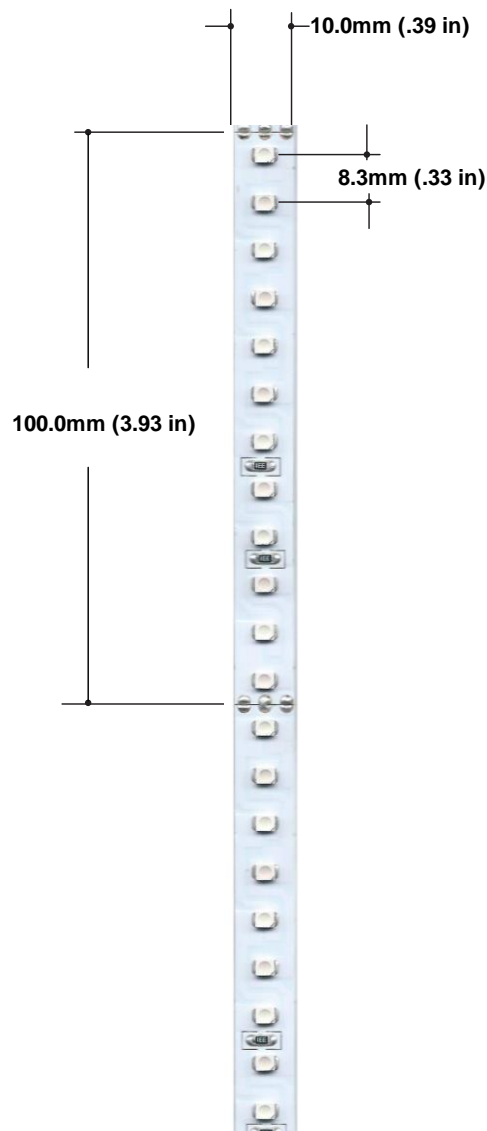

# CITY THEATRICAL

NEW YORK • LONDON

475 Barell Ave., Carlstadt, NJ 07072

Voice: 800-230-9497, 201-549-1160

Fax: 201-549-1161

**QolorFLEX 3528-24-WWCW-120-5-20-1** is an interior grade adjustable white LED Tape with a high output brightness and the ability to vary the color temperature from very warm (2400°K) to daylight (6500°K) when used with a DMX control system. Its 24V configuration allows for longer runs. It is available in full 5 meter spools, sample strips and is included in our QolorFLEX Demo Kit.

## QolorFLEX LED Tape

P/N 3528-24-WWCW-120-5-20-1

### SPECIFICATIONS

Color(s)	Adjustable White
Color Temp	2,400° - 6,500° K
Wavelength	N/A
Beam Angle	120°
Brightness (lumens/m)	635/753
Power Consumption (watts/5m)	84
Power Consumption (watts/ft)	2.34
Operating Voltage	24VDC
Current (mA/5m)	3500
Quantity of LEDs Per 5m (16.4 ft)	600
CRI	70
LED Spacing	8.3mm
Cutting Increment	100.0mm
Length	5m (16.4 ft)
Width	10mm (0.39 in)
Average Life	25,000 hrs
Compliance	ETL/CE/RoHS
Warranty	Two Years
IP Rating	IP20
LED Chip Size	3528
Backing Color	White
Use Environment	Indoor