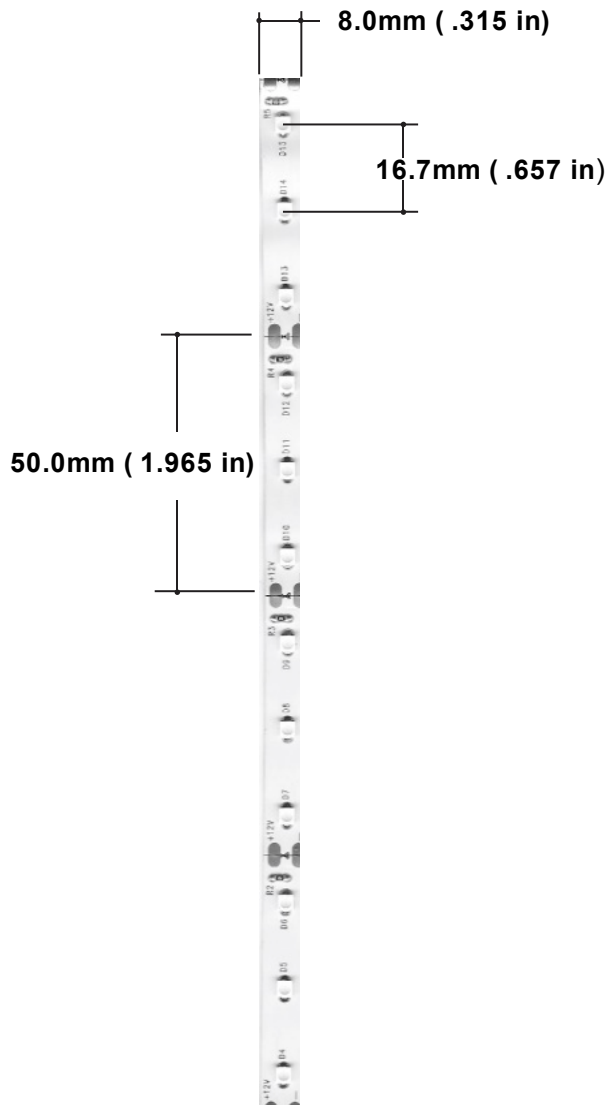

CITY THEATRICAL

NEW YORK • LONDON

475 Barell Ave., Carlstadt, NJ 07072

Voice: 800-230-9497, 201-549-1160

Fax: 201-549-1161

QolorFLEX 3528-12-WW-60-5-20-1 is an interior grade LED Tape with a medium low output (300 lumens/meter) brightness and a warm 2700°K color temperature. It is available in full 5 meter spools, sample strips and is included in our QolorFLEX Demo Kit.

QolorFLEX LED Tape

P/N 3528-12-WW-60-5-20-1

SPECIFICATIONS

Color(s)	Warm White
Color Temp	2700° K
Wavelength	N/A
Beam Angle	120°
Brightness (lumens/m)	300
Power Consumption (watts/5m)	24
Power Consumption (watts/ft)	1.46
Operating Voltage	12VDC
Current (mA/5m)	2000
Quantity of LEDs Per 5m (16.4 ft)	300
CRI	70
LED Spacing	16.7mm
Cutting Increment	50.0mm
Length	5m (16.4 ft)
Width	8mm
Average Life	25,000 hrs
Compliance	ETL
Warranty	Two Years
IP Rating	IP20
LED Chip Size	3528
Backing Color	White
Use Environment	Indoor