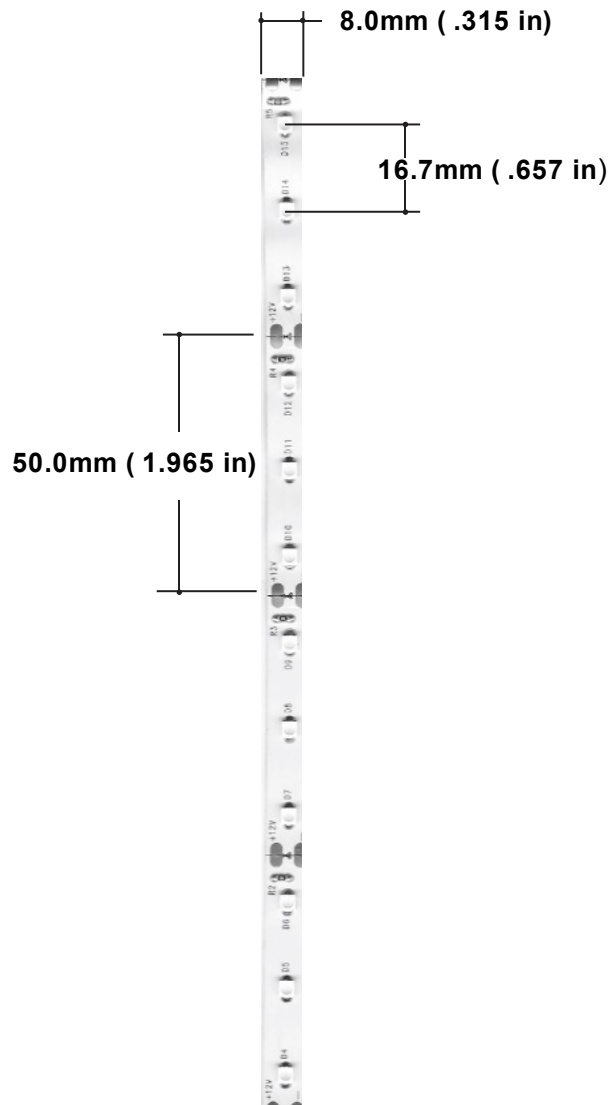

CITY THEATRICAL

NEW YORK • LONDON

475 Barell Ave., Carlstadt, NJ 07072

Voice: 800-230-9497, 201-549-1160

Fax: 201-549-1161

QolorFLEX 3528-12-WW-60-5-20-1 is an interior grade LED Tape with a medium low output (300 lumens/meter) brightness and a warm 2700°K color temperature. It is available in full 5 meter spools, sample strips and is included in our QolorFLEX Demo Kit.

QolorFLEX LED Tape

P/N 3528-12-WW-60-5-20-1

SPECIFICATIONS

Color(s)	Warm White
Color Temp	2700° K
Wavelength	N/A
Beam Angle	120°
Brightness (lumens/m)	300
Power Consumption (watts/5m)	24
Power Consumption (watts/ft)	1.46
Operating Voltage	12VDC
Current (mA/5m)	2000
Quantity of LEDs Per 5m (16.4 ft)	300
CRI	70
LED Spacing	16.7mm
Cutting Increment	50.0mm
Length	5m (16.4 ft)
Width	8mm
Average Life	25,000 hrs
Compliance	ETL
Warranty	Two Years
IP Rating	IP20
LED Chip Size	3528
Backing Color	White
Use Environment	Indoor