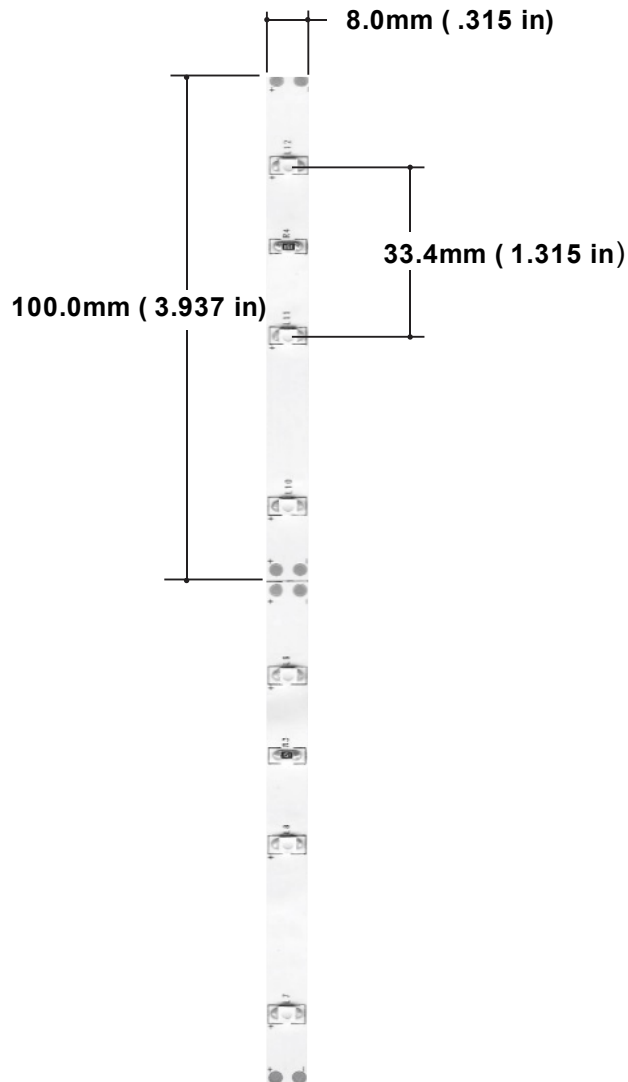

CITY THEATRICAL

NEW YORK • LONDON

475 Barell Ave., Carlstadt, NJ 07072

Voice: 800-230-9497, 201-549-1160

Fax: 201-549-1161

QolorFLEX 3528-12-WW-30-5-20-1 is an interior grade LED Tape with a medium low output (150 lumens/meter) brightness in a warm 2700°K color temperature. It is available in full 5 meter spools, sample strips and is included in our QolorFLEX Demo Kit.

QolorFLEX LED Tape

P/N 3528-12-WW-30-5-20-1

SPECIFICATIONS

Color(s)	Warm White
Color Temp	2700° K
Wavelength	N/A
Beam Angle	120°
Brightness (lumens/m)	150
Power Consumption (watts/5m)	12
Power Consumption (watts/ft)	.73
Operating Voltage	12VDC
Current (mA/5m)	1000
Quantity of LEDs Per 5m (16.4 ft)	150
CRI	70
LED Spacing	33.4m
Cutting Increment	100.0mm
Length	5m (16.4 ft)
Width	8mm
Average Life	25,000 hrs
Compliance	ETL
Warranty	Two Years
IP Rating	IP20
LED Chip Size	3528
Backing Color	White
Use Environment	Indoor