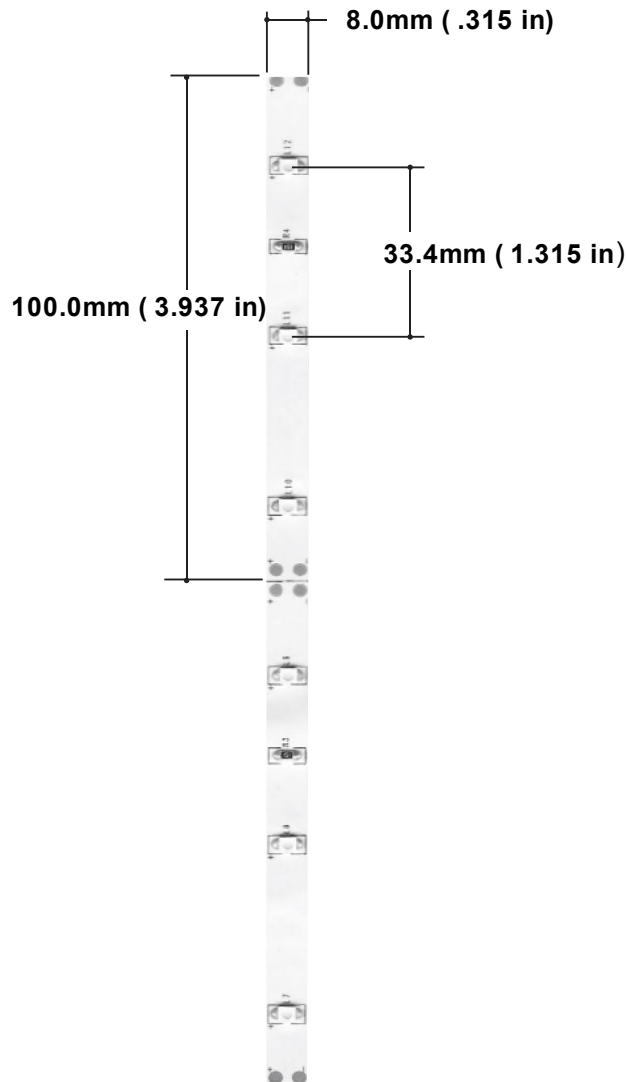

# CITY THEATRICAL

NEW YORK • LONDON

475 Barell Ave., Carlstadt, NJ 07072

Voice: 800-230-9497, 201-549-1160

Fax: 201-549-1161

**QolorFLEX 3528-12-WW-30-5-20-1** is an interior grade LED Tape with a medium low output (150 lumens/meter) brightness in a warm 2700°K color temperature. It is available in full 5 meter spools, sample strips and is included in our QolorFLEX Demo Kit.

## QolorFLEX LED Tape

P/N 3528-12-WW-30-5-20-1

### SPECIFICATIONS

|                                   |              |
|-----------------------------------|--------------|
| Color(s)                          | Warm White   |
| Color Temp                        | 2700° K      |
| Wavelength                        | N/A          |
| Beam Angle                        | 120°         |
| Brightness (lumens/m)             | 150          |
| Power Consumption (watts/5m)      | 12           |
| Power Consumption (watts/ft)      | .73          |
| Operating Voltage                 | 12VDC        |
| Current (mA/5m)                   | 1000         |
| Quantity of LEDs Per 5m (16.4 ft) | 150          |
| CRI                               | 70           |
| LED Spacing                       | 33.4m        |
| Cutting Increment                 | 100.0mm      |
| Length                            | 5m (16.4 ft) |
| Width                             | 8mm          |
| Average Life                      | 25,000 hrs   |
| Compliance                        | ETL          |
| Warranty                          | Two Years    |
| IP Rating                         | IP20         |
| LED Chip Size                     | 3528         |
| Backing Color                     | White        |
| Use Environment                   | Indoor       |