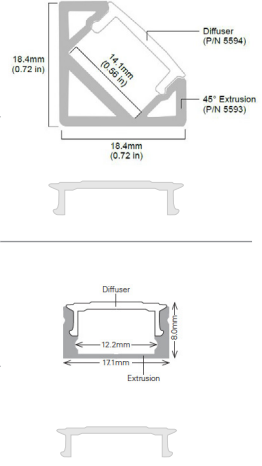

Output

Color(s)	Natural White
Color Temperature	4100° K
Wavelength	N/A
Beam Angle	120°
Brightness	330 lumens/m
Color Rendering Index (CRI)	70

Electrical

Operating Voltage	12VDC
Current	2.0A
Power Consumption (w/5m)	24 w/5m
Power Consumption (w/ft)	1.46 w/ft
Density	60 LEDs/m
LED Chip Size	3528

Ribbon Cables:

P/N	NAME	
6607	Ribbon Cable, Six Conductor, 18 GA	
6600	Ribbon Cable, Five Conductor, 18 GA	
6600-20	Ribbon Cable, Five Conductor, 20 GA (thinner than 18 GA)	
6608	Ribbon Cable, Four Conductor, 18 GA	
6606	Ribbon Cable, Three Conductor, 18 GA	
6605	Ribbon Cable, Two Conductor, 18 GA	

Connectors:

P/N	NAME	
6612	Terminal Block Connector, Six Pin, Male	
6613	Terminal Block Connector, Six Pin, Female	
6610	Terminal Block Connector, Five Pin, Male	
6611	Terminal Block Connector, Five Pin, Female	
5673	Terminal Block Connector, Four Pin Male	
5674	Terminal Block Connector, Four Pin Female	
5671	Terminal Block Connector, Three Pin Male	
5672	Terminal Block Connector, Three Pin Female	
5657	Terminal Block Connector, 2-Pin Male	
5658	Terminal Block Connector, 2-Pin Female	
6615	Female barrel to screw terminal connector	
6616	Male barrel to screw terminal connector	

Extrusions and Diffusers:

P/N	NAME	
6693	Aluminum Extrusion, 45-Degree, 2m for 45-Degree LED Tape installations	
6694	Diffuser for 45-Degree Extrusion, 2m	
6695	Diffuser for Low Profile Extrusion, 2m	
6690	Aluminum Extrusion, Low Profile, 2m	