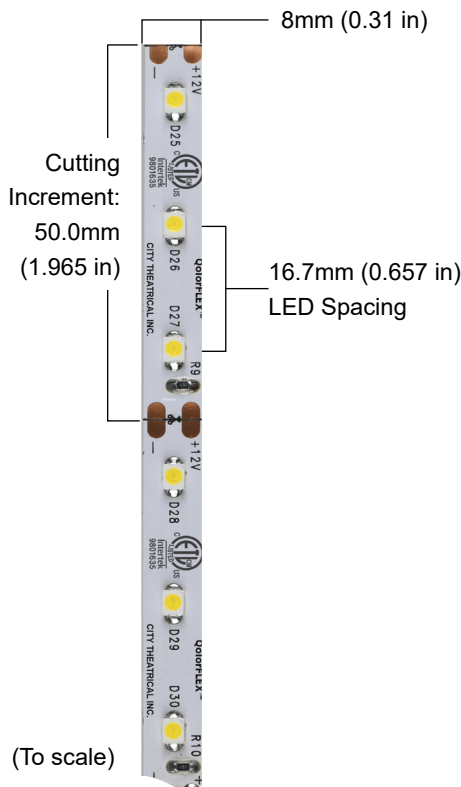

CITY THEATRICAL

NEW YORK • LONDON

QolorFLEX® LED TAPE, Natural White, 12V Indoor P/N 3528-12-NW-60-5-20-1

SPECIFICATIONS:

Physical

Length	5m	(16.404 ft)
Width	8mm	(0.31 in)
Cutting Increment	50.00 mm	(1.965 in)
LED Spacing	16.7mm	(0.657 in)
Backing Color	White	

Output

Color(s)	Natural White
Color Temperature	4100° K
Wavelength	N/A
Beam Angle	120°
Brightness	330 lumens/m
Color Rendering Index (CRI)	70

Electrical

Operating Voltage	12VDC
Current	2.0A
Power Consumption (w/5m)	24 w/5m
Power Consumption (w/ft)	1.46 w/ft
Density	60 LEDs/m
LED Chip Size	3528

Product Information

Use Environment	Indoor
Dimmable	Fully Dimmable
Average Life	25,000 hours
Warranty	Two years
IP Rating	IP20
Compliance	ETL, CE, RoHS

QolorFLEX LED Tape, Natural White, 12V Indoor (P/N 3528-12-NW-60-5-20-1) is an economically priced interior grade LED tape with a medium/low output (330 lumens/meter) brightness. Intended for applications where high light output is not required, the natural white color (4100°K) is ideal for use where good color rendition is needed. Each LED tape comes with wiring leads on both ends and durable 3M adhesive backing. It is available in full five meter reels and sample strips.

QolorFLEX Connect 10

P/N 5748

QolorFLEX Connect 10 is a practical and time saving solution for managing the multiple wire runs and numerous connections needed for large scale installations of LED tape.

Developed to complement QolorFLEX 5-in-1 LED Tape, QolorFLEX Connect 10 is a "plug-in box" that can connect up to nine runs of five, four, three, dual, or single color LED tape to a low voltage low dimmer. Each QolorFLEX Connect 10 uses 10 six position detachable Phoenix terminal block connectors to achieve a quick and well-ordered installation. QolorFLEX Connect 10 is constructed with a Nema 4 IP 20 steel enclosure, and offers a maximum current per device of 40A and maximum load per terminal of 20A.