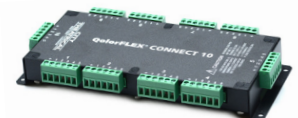

Connectors:

P/N	NAME	
6612	Terminal Block Connector, Six Pin, Male	
6613	Terminal Block Connector, Six Pin, Female	
6610	Terminal Block Connector, Five Pin, Male	
6611	Terminal Block Connector, Five Pin, Female	
5673	Terminal Block Connector, Four Pin Male	
5674	Terminal Block Connector, Four Pin Female	
5671	Terminal Block Connector, Three Pin Male	
5672	Terminal Block Connector, Three Pin Female	
5657	Terminal Block Connector, 2-Pin Male	
5658	Terminal Block Connector, 2-Pin Female	
6615	Female barrel to screw terminal connector	
6616	Male barrel to screw terminal connector	

Extrusions and Diffusers:

P/N	NAME	
6693	Aluminum Extrusion, 45-Degree, 2m for 45-Degree LED Tape installations	
6694	Diffuser for 45-Degree Extrusion, 2m	
6695	Diffuser for Low Profile Extrusion, 2m	
6690	Aluminum Extrusion, Low Profile, 2m	

QolorFLEX Connect 10

P/N 5748

QolorFLEX Connect 10 is a practical and time saving solution for managing the multiple wire runs and numerous connections needed for large scale installations of LED tape.

Developed to complement QolorFLEX 5-in-1 LED Tape, QolorFLEX Connect 10 is a "plug-in box" that can connect up to nine runs of five, four, three, dual, or single color LED tape to a low voltage low dimmer. Each QolorFLEX Connect 10 uses 10 six position detachable Phoenix terminal block connectors to achieve a quick and well-ordered installation. QolorFLEX Connect 10 is constructed with a Nema 4 IP 20 steel enclosure, and offers a maximum current per device of 40A and maximum load per terminal of 20A.