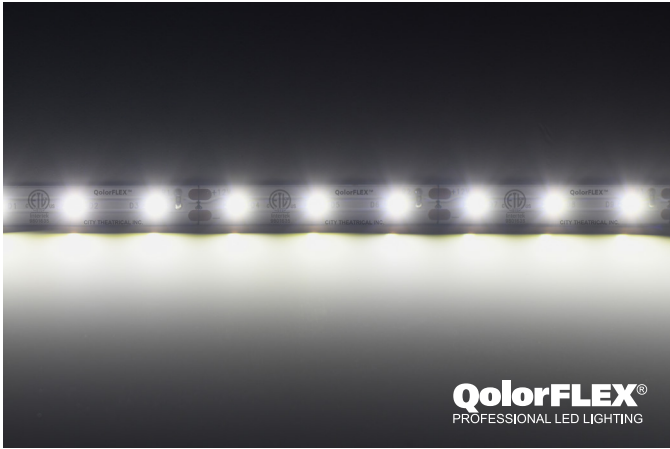

CITY THEATRICAL

NEW YORK • LONDON

QolorFLEX® LED TAPE, Natural White, 12V Indoor P/N 3528-12-NW-60-5-20-1

SPECIFICATIONS:

Physical

Length	5m	(16.404 ft)
Width	8mm	(0.31 in)
Cutting Increment	50.00 mm	(1.965 in)
LED Spacing	16.7mm	(0.657 in)
Backing Color	White	

Output

Color(s)	Natural White
Color Temperature	4100° K
Wavelength	N/A
Beam Angle	120°
Brightness	330 lumens/m
Color Rendering Index (CRI)	70

Electrical

Operating Voltage	12VDC
Current	2.0A
Power Consumption (w/5m)	24 w/5m
Power Consumption (w/ft)	1.46 w/ft
Density	60 LEDs/m
LED Chip Size	3528

Product Information

Use Environment	Indoor
Dimmable	Fully Dimmable
Average Life	25,000 hours
Warranty	Two years
IP Rating	IP20
Compliance	ETL, CE, RoHS

QolorFLEX LED Tape, Natural White, 12V Indoor (P/N 3528-12-NW-60-5-20-1) is an economically priced interior grade LED tape with a medium/low output (330 lumens/meter) brightness. Intended for applications where high light output is not required, the natural white color (4100°K) is ideal for use where good color rendition is needed. Each LED tape comes with wiring leads on both ends and durable 3M adhesive backing. It is available in full five meter reels and sample strips.

QolorFLEX Connect 10

P/N 5748

QolorFLEX Connect 10 is a practical and time saving solution for managing the multiple wire runs and numerous connections needed for large scale installations of LED tape.

Developed to complement QolorFLEX 5-in-1 LED Tape, QolorFLEX Connect 10 is a "plug-in box" that can connect up to nine runs of five, four, three, dual, or single color LED tape to a low voltage low dimmer. Each QolorFLEX Connect 10 uses 10 six position detachable Phoenix terminal block connectors to achieve a quick and well-ordered installation. QolorFLEX Connect 10 is constructed with a Nema 4 IP 20 steel enclosure, and offers a maximum current per device of 40A and maximum load per terminal of 20A.