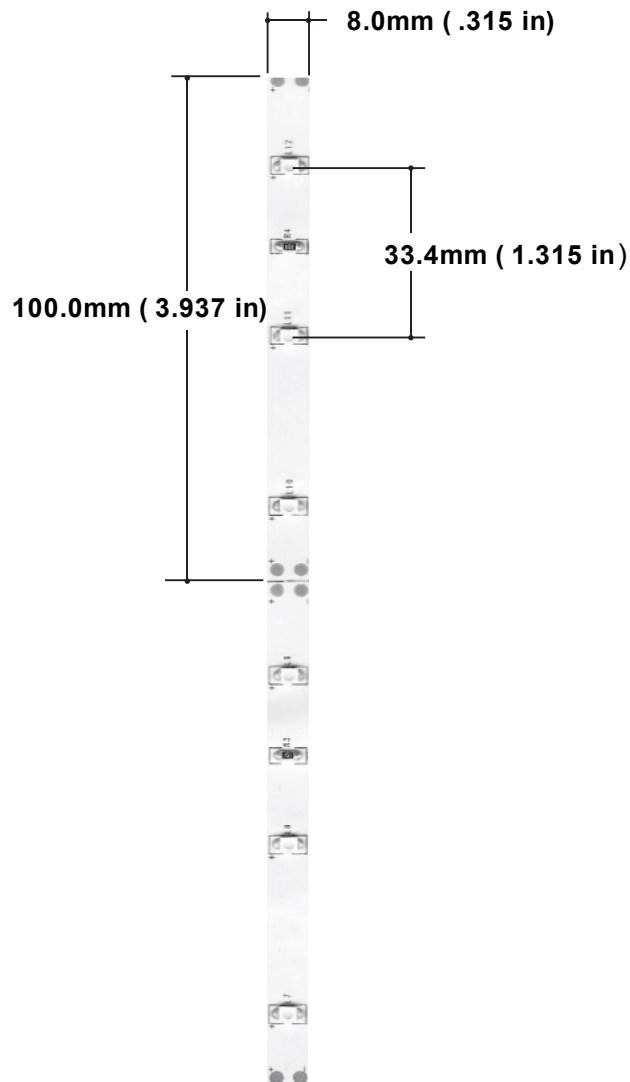

CITY THEATRICAL

NEW YORK • LONDON

475 Barell Ave., Carlstadt, NJ 07072

Voice: 800-230-9497, 201-549-1160

Fax: 201-549-1161

QolorFLEX 3528-12-NW-30-5-20-1 is an economically priced interior grade LED tape with a medium/low output (165 lumens/meter) brightness. Intended for applications where high light output is not required, the natural white color (4100°K) is ideal for use where good color rendition is needed. It is available in full 5 meter spools, sample strips and is included in our QolorFLEX Demo Kit.

QolorFLEX LED Tape

P/N 3528-12-NW-30-5-20-1

SPECIFICATIONS

Color(s)	Natural White
Color Temp	4100° K
Wavelength	N/A
Beam Angle	120°
Brightness (lumens/m)	165
Power Consumption (watts/5m)	12
Power Consumption (watts/ft)	.73
Operating Voltage	12VDC
Current (mA/5m)	1000
Quantity of LEDs Per 5m (16.4 ft)	150
CRI	70
LED Spacing	33.4mm
Cutting Increment	100.0mm
Length	5m (16.4 ft)
Width	8mm
Average Life	25,000 hrs
Compliance	ET
Warranty	Two Years
IP Rating	IP20
LED Chip Size	3528
Backing Color	White
Use Environment	Indoor