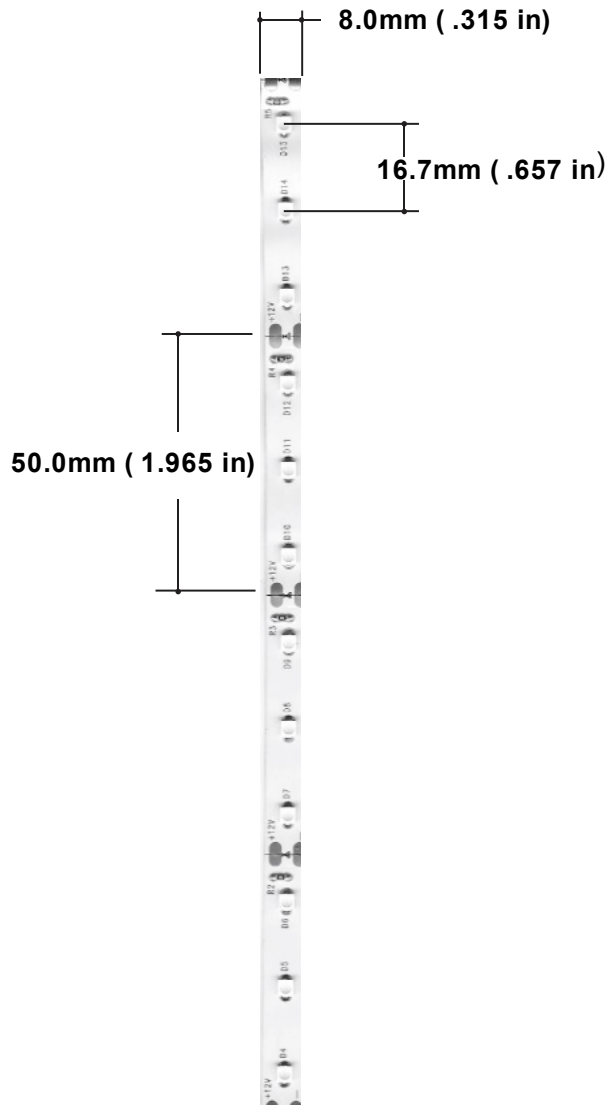

CITY THEATRICAL

NEW YORK • LONDON

475 Barell Ave., Carlstadt, NJ 07072

Voice: 800-230-9497, 201-549-1160

Fax: 201-549-1161

QolorFLEX 3528-12-CW-60-5-20-1 is an interior grade LED Tape with a medium output (340 lumens/meter) brightness. The cool white color (6500°K) is suited for enhancing the blue color range. It is available in full 5 meter spools, sample strips and is included in our QolorFLEX Demo Kit.

QolorFLEX LED Tape

P/N 3528-12-CW-60-5-20-1

SPECIFICATIONS

Color(s)	Natural White
Color Temp	6500° K
Wavelength	N/A
Beam Angle	120°
Brightness (lumens/m)	340
Power Consumption (watts/5m)	24
Power Consumption (watts/ft)	1.46
Operating Voltage	12VDC
Current (mA/5m)	2000
Quantity of LEDs Per 5m (16.4 ft)	300
CRI	70
LED Spacing	16.7mm
Cutting Increment	50.0mm
Length	5m (16.4 ft)
Width	8mm
Average Life	25,000 hrs
Compliance	ETL
Warranty	Two Years
IP Rating	IP20
LED Chip Size	3528
Backing Color	White
Use Environment	Indoor