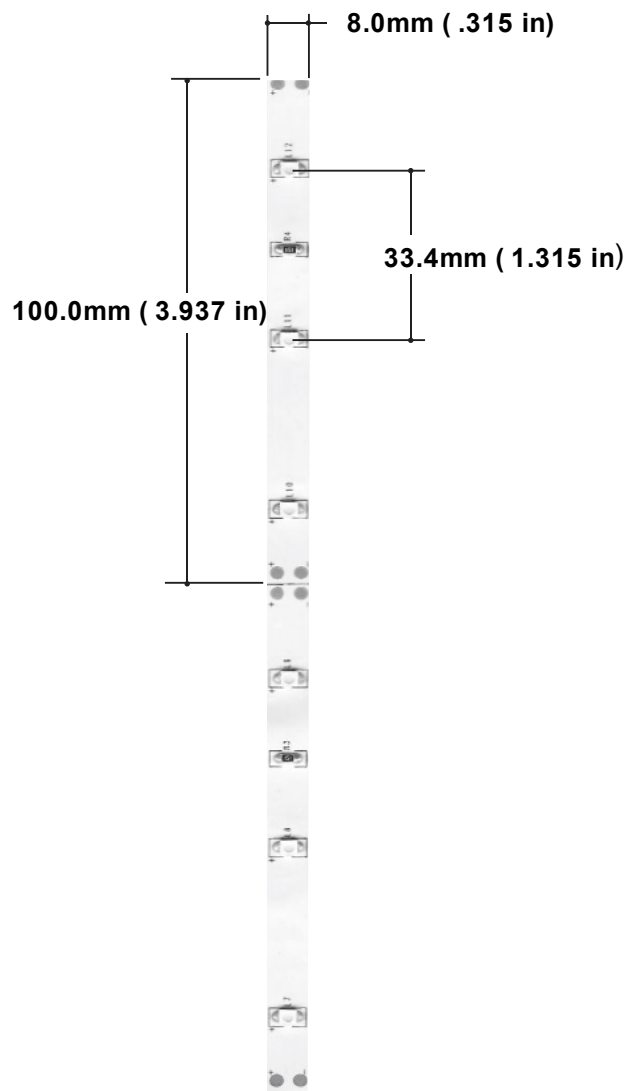

CITY THEATRICAL

NEW YORK • LONDON

475 Barell Ave., Carlstadt, NJ 07072

Voice: 800-230-9497, 201-549-1160

Fax: 201-549-1161

QolorFLEX 3528-12-CW-30-5-20-1 is an interior grade LED Tape with a medium low output (170 lumens/meter) brightness. The cool white color (6500°K) is suited enhancing the blue color range. It is available in full 5 meter spools, sample strips and is included in our QolorFLEX Demo Kit.

QolorFLEX LED Tape

P/N 3528-12-CW-30-5-20-1

SPECIFICATIONS

Color(s)	Cool White
Color Temp	6500° K
Wavelength	N/A
Beam Angle	120°
Brightness (lumens/m)	170
Power Consumption (watts/5m)	12
Power Consumption (watts/ft)	.73
Operating Voltage	12VDC
Current (mA/5m)	1000
Quantity of LEDs Per 5m (16.4 ft)	150
CRI	70
LED Spacing	33.4m
Cutting Increment	100.0mm
Length	5m (16.4 ft)
Width	8mm
Average Life	25,000 hrs
Compliance	ETL
Warranty	Two Years
IP Rating	IP20
LED Chip Size	3528
Backing Color	White
Use Environment	Indoor