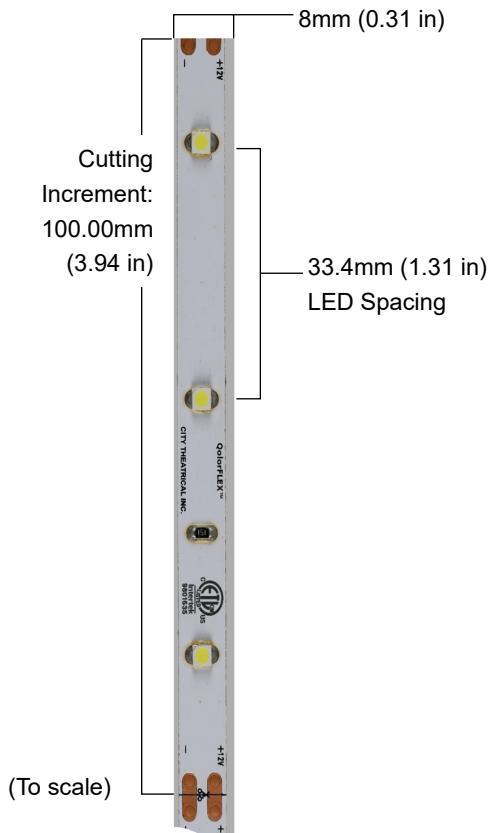

QolorFLEX LED Tape, Cool White, 12V Indoor (P/N 3528-12-CW-30-5-20-1) is an interior grade LED tape with a high output (170 lumens/meter) brightness. The cool white color (6500°K) accentuates blue and subdues green and red. Each LED tape comes with wiring leads on both ends and durable 3M adhesive backing. It is available in full five meter reels and sample strips.

**QolorFLEX® LED TAPE, Cool White,
12V Indoor
P/N 3528-12-CW-30-5-20-1**

SPECIFICATIONS:

Physical

| | | |
|-------------------|-----------|-------------|
| Length | 5m | (16.404 ft) |
| Width | 8mm | (0.31 in) |
| Cutting Increment | 100.00 mm | (3.94 in) |
| LED Spacing | 33.4mm | (1.31 in) |
| Backing Color | White | |

Electrical

| | |
|--------------------------|-----------|
| Operating Voltage | 12VDC |
| Current | 1.0A |
| Power Consumption (w/5m) | 12 w/5m |
| Power Consumption (w/ft) | 0.73 w/ft |
| Density | 30 LEDs/m |
| LED Chip Size | 3528 |

QolorFLEX Connect 10

P/N 5748

QolorFLEX Connect 10 is a practical and time saving solution for managing the multiple wire runs and numerous connections needed for large scale installations of LED tape.

Developed to complement QolorFLEX 5-in-1 LED Tape, QolorFLEX Connect 10 is a "plug-in box" that can connect up to nine runs of five, four, three, dual, or single color LED tape to a low voltage low dimmer. Each QolorFLEX Connect 10 uses 10 six position detachable Phoenix terminal block connectors to achieve a quick and well-ordered installation. QolorFLEX Connect 10 is constructed with a Nema 4 IP 20 steel enclosure, and offers a maximum current per device of 40A and maximum load per terminal of 20A.