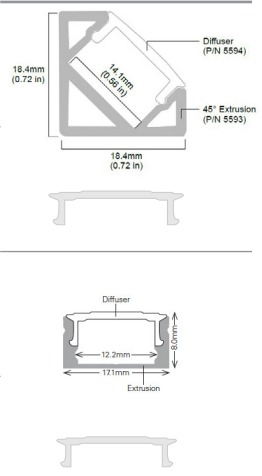

Ribbon Cables:

P/N	NAME	
6607	Ribbon Cable, Six Conductor, 18 GA	
6600	Ribbon Cable, Five Conductor, 18 GA	
6600-20	Ribbon Cable, Five Conductor, 20 GA (thinner than 18 GA)	
6608	Ribbon Cable, Four Conductor, 18 GA	
6606	Ribbon Cable, Three Conductor, 18 GA	
6605	Ribbon Cable, Two Conductor, 18 GA	

Connectors:

P/N	NAME	
6612	Terminal Block Connector, Six Pin, Male	
6613	Terminal Block Connector, Six Pin, Female	
6610	Terminal Block Connector, Five Pin, Male	
6611	Terminal Block Connector, Five Pin, Female	
5673	Terminal Block Connector, Four Pin Male	
5674	Terminal Block Connector, Four Pin Female	
5671	Terminal Block Connector, Three Pin Male	
5672	Terminal Block Connector, Three Pin Female	
5657	Terminal Block Connector, 2-Pin Male	
5658	Terminal Block Connector, 2-Pin Female	
6615	Female barrel to screw terminal connector	
6616	Male barrel to screw terminal connector	

Extrusions and Diffusers:

P/N	NAME	
6693	Aluminum Extrusion, 45-Degree, 2m for 45-Degree LED Tape installations	
6694	Diffuser for 45-Degree Extrusion, 2m	
6695	Diffuser for Low Profile Extrusion, 2m	
6690	Aluminum Extrusion, Low Profile, 2m	

End Caps, Tape, and Tape Clips:

P/N	NAME	
6690-1	End Cap for 6690 Aluminum Extrusion. Sold in packs of 10.	
6690-2	End Cap with hole for 6690 Extrusion. Sold in packs of 10.	
6680	Waterproof End Caps for Outdoor-rated LED tapes. Sold in packs of 10. Sizes: 9mm w/ 2 holes	
6682	8mm (no holes)	
6684	12mm w/ 4 holes	
6686	12mm (no holes)	
6625	3M VHB Double Sided Tape Roll, 72 yards	
6630	Outdoor Tape Clips and Screws. Sold in packs of 12.	

QolorFLEX Connect 10

P/N 5748

QolorFLEX Connect 10 is a practical and time saving solution for managing the multiple wire runs and numerous connections needed for large scale installations of LED tape.

Developed to complement QolorFLEX 5-in-1 LED Tape, QolorFLEX Connect 10 is a "plug-in box" that can connect up to nine runs of five, four, three, dual, or single color LED tape to a low voltage low dimmer. Each QolorFLEX Connect 10 uses 10 six position detachable Phoenix terminal block connectors to achieve a quick and well-ordered installation. QolorFLEX Connect 10 is constructed with a Nema 4 IP 20 steel enclosure, and offers a maximum current per device of 40A and maximum load per terminal of 20A.