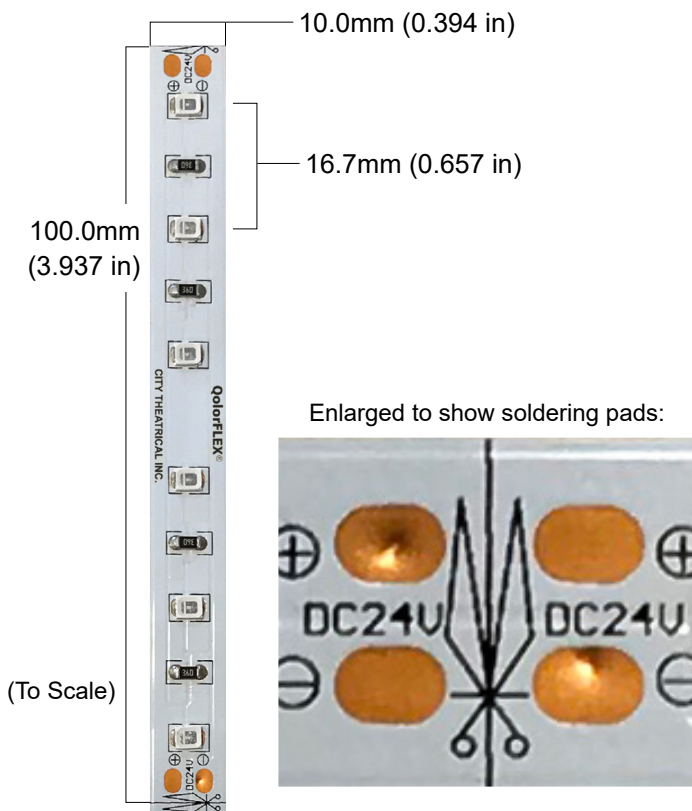

Product Information

Use Environment	Indoor
Dimmable	Fully Dimmable
Average Life	50,000 hours
Warranty	Two years
IP Rating	IP20
Compliance	ETL, CE, RoHS