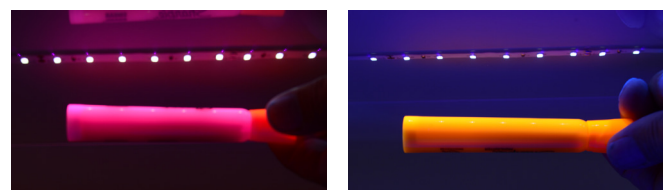

Product Information

Use Environment	Indoor
Dimmable	Fully Dimmable
Average Life	50,000 hours
Warranty	Two years
IP Rating	IP20
Compliance	ETL, CE, RoHS