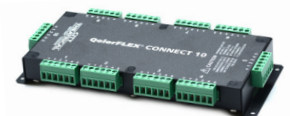

Connectors:

P/N	NAME	
6612	Terminal Block Connector, Six Pin, Male	
6613	Terminal Block Connector, Six Pin, Female	
6610	Terminal Block Connector, Five Pin, Male	
6611	Terminal Block Connector, Five Pin, Female	
5673	Terminal Block Connector, Four Pin Male	
5674	Terminal Block Connector, Four Pin Female	
5671	Terminal Block Connector, Three Pin Male	
5672	Terminal Block Connector, Three Pin Female	
5657	Terminal Block Connector, 2-Pin Male	
5658	Terminal Block Connector, 2-Pin Female	
6615	Female barrel to screw terminal connector	
6616	Male barrel to screw terminal connector	

Extrusions and Diffusers:

P/N	NAME	
6693	Aluminum Extrusion, 45-Degree, 2m for 45-Degree LED Tape installations	 
6694	Diffuser for 45-Degree Extrusion, 2m	 
6695	Diffuser for Low Profile Extrusion, 2m	 
6690	Aluminum Extrusion, Low Profile, 2m	 

QolorFLEX Connect 10

P/N 5748

QolorFLEX Connect 10 is a practical and time saving solution for managing the multiple wire runs and numerous connections needed for large scale installations of LED tape.

Developed to complement QolorFLEX 5-in-1 LED Tape, QolorFLEX Connect 10 is a "plug-in box" that can connect up to nine runs of five, four, three, dual, or single colour LED tape to a low voltage low dimmer. Each QolorFLEX Connect 10 uses 10 six position detachable Phoenix terminal block connectors to achieve a quick and well-ordered installation. QolorFLEX Connect 10 is constructed with a Nema 4 IP 20 steel enclosure, and offers a maximum current per device of 40A and maximum load per terminal of 20A.