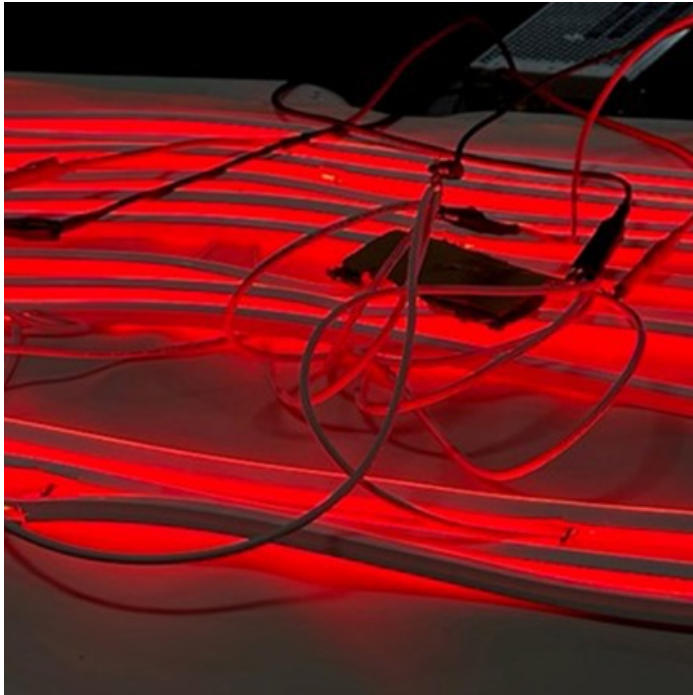

### Custom Cut QolorFLEX NuNeon

**Project Type:** Entertainment

**Fixture Type:** N/A

**Challenge:** The client required 12 custom cut QolorFLEX NuNeon® strips with center taps for power for an entertainment project.

**Solution:** City Theatrical custom cut the 12 pieces of QolorFLEX NuNeon linear LED lighting and added the center taps to provide power for each strip.

**Material:** QolorFLEX NuNeon

(Click to enlarge images)

### Custom Double Yokes

**Project Type:** Themed entertainment

**Fixture Type:** Astera AX5 Triple Par

**Challenge:** The client required an improved base for the Astera AX5 Triple Par lighting fixtures that could be used a floor mount or hung from a clamp, and would be more stable than the standard yoke.