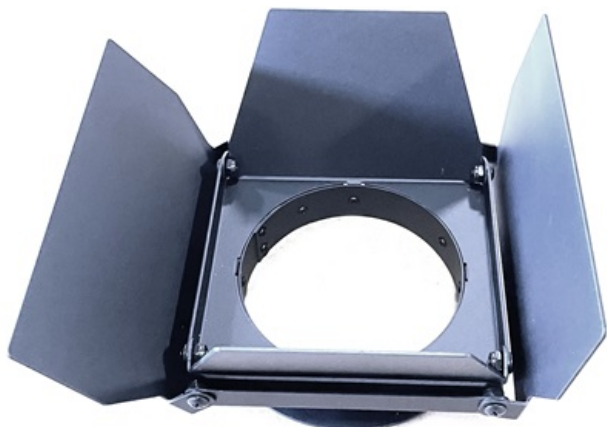

### Custom cut QolorFLEX NuNeon

**Project Type:** Entertainment

**Fixture Type:** QolorFLEX NuNeon

**Challenge:** The client required custom City Theatrical QolorFLEX NuNeon®, cut to meet the specifications needed for a lighting installation.

**Solution:** City Theatrical custom manufactured the QolorFLEX NuNeon to meet the size specifications desired by the client.

**Material:** QolorFLEX NuNeon

(Click to enlarge images)

### Custom Colorado M Solo Barndoors

**Project Type:** Entertainment

**Fixture Type:** Colorado M Solo

**Challenge:** The client required City Theatrical Barndoors, custom made to fit the specifications of the desired Colorado M Solo lighting fixtures, to provide beam control for a lighting installation for an outdoor entertainment project.