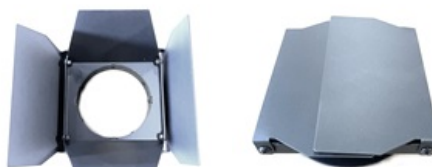

Project Type: Entertainment

Fixture Type: Colorado M Solo

Challenge: The client required City Theatrical Barndoors, custom made to fit the specifications of the desired Colorado M Solo lighting fixtures, to provide beam control for a lighting installation for an outdoor entertainment project.

Solution: City Theatrical custom manufactured the tiny outdoor Barndoors to meet the size specifications desired by the client and provide beam control functionality expected of City Theatrical Barndoors.

Material: Steel and Aluminum

(Click to enlarge images)