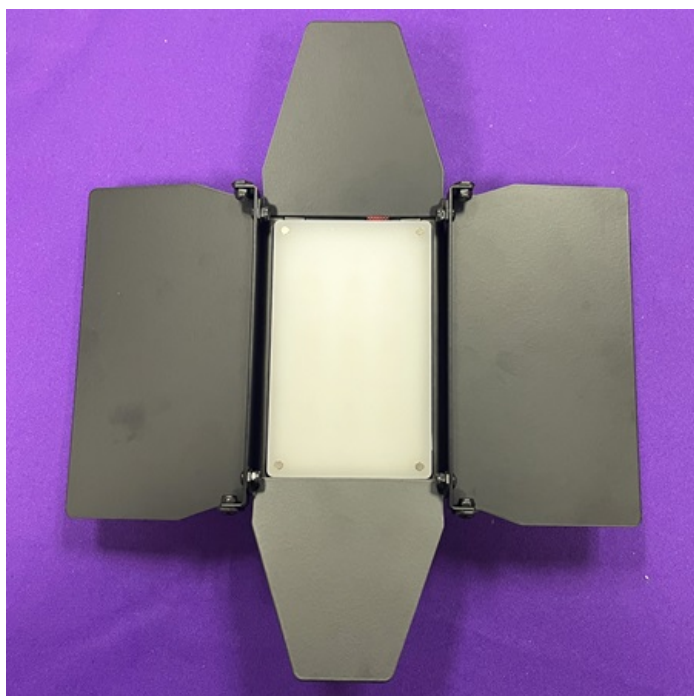

Project Type: Entertainment

Fixture Type: Colorado M Solo

Challenge: The client required City Theatrical Barndoors, custom made to fit the specifications of the desired Colorado M Solo lighting fixtures, to provide beam control for a lighting installation for an outdoor entertainment project.

Solution: City Theatrical custom manufactured the tiny outdoor Barndoors to meet the size specifications desired by the client and provide beam control functionality expected of City Theatrical Barndoors.

Material: Steel and Aluminum

(Click to enlarge images)