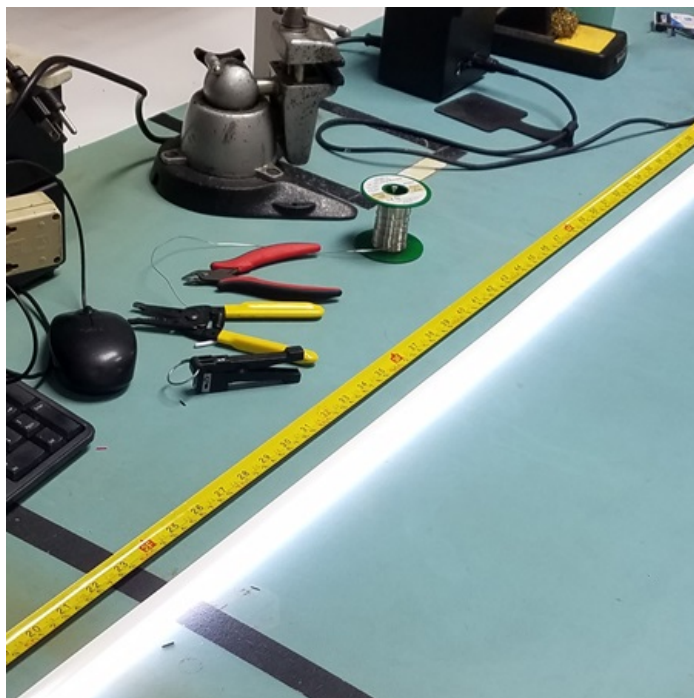

### Custom cut QolorFLEX NuNeon

**Project Type:** Entertainment

**Fixture Type:** QolorFLEX NuNeon

**Challenge:** The client required custom City Theatrical QolorFLEX NuNeon®, cut to meet the specifications needed for a lighting installation.