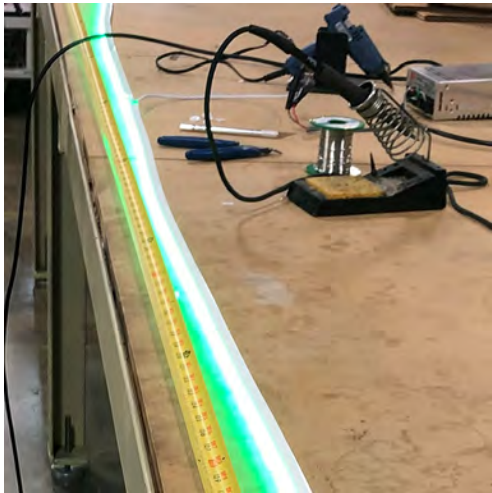

Custom MAC Encore Wash Concentric Ring

Custom MAC Encore Wash Concentric Ring

Custom painted white LED AutoYokes

Custom PCBA Circuit Board

Custom QolorFLEX NuNeon seal

Custom QolorFLEX NuNeon set up

Custom QolorFLEX NuNeon soldering