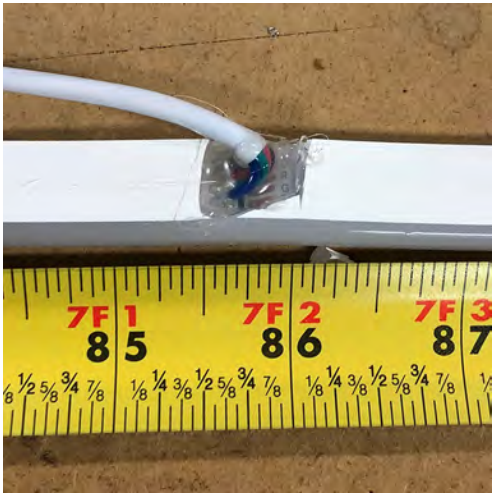

Custom MAC Encore Wash Concentric Ring

Custom MAC Encore Wash Concentric Ring

Custom painted white LED AutoYokes

Custom PCBA Circuit Board

Custom QolorFLEX NuNeon seal

Custom QolorFLEX NuNeon set up

Custom QolorFLEX NuNeon soldering