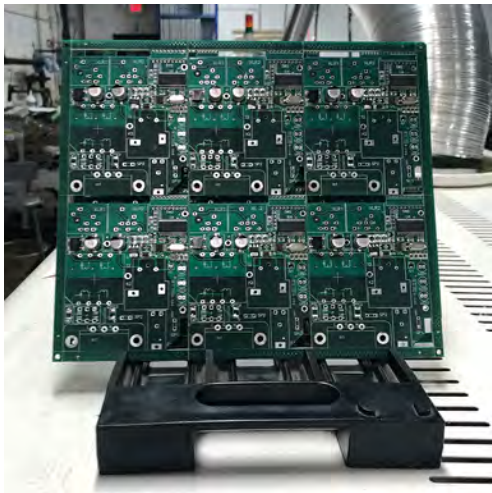

Custom Louver for GLP X4XL on fixture

Custom Louver for GLP X4XL on fixture

Custom Louver for GLP X4XL on rack unpainted

Custom Louver for GLP X4XL unpainted on rack

Custom MAC Encore Wash Concentric Ring

Custom MAC Encore Wash Concentric Ring

Custom MAC Encore Wash Concentric Ring

Custom painted white LED AutoYokes

Custom PCBA Circuit Board

Custom QolorFLEX NuNeon seal

Custom QolorFLEX NuNeon set up

Custom QolorFLEX NuNeon soldering