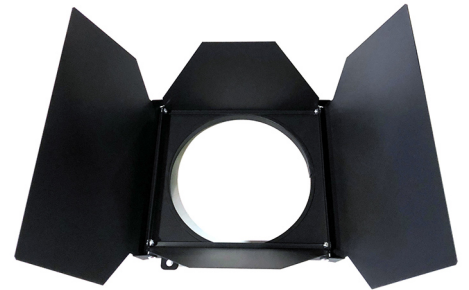

Custom Barndoors for AAAdynTech JAB Series