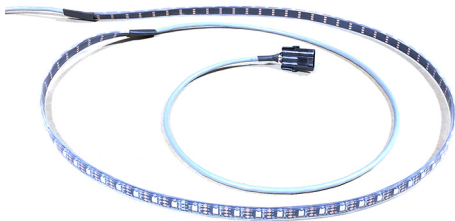

Custom cut QolorPIX Pixel Controlled LED Tape