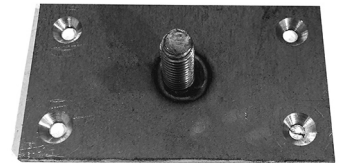

Custom Base Plates