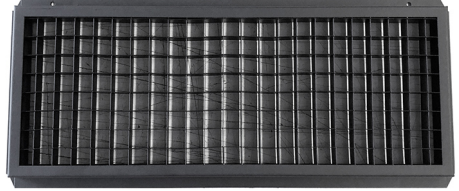

CITY THEATRICAL

Custom Egg Crate Louvers