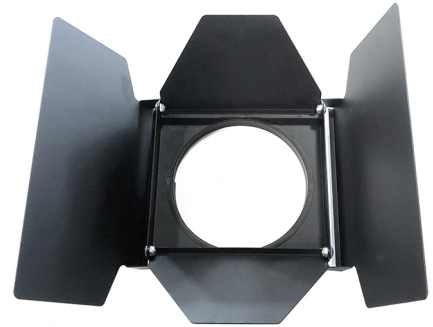

CITY THEATRICAL

Custom Barndoors