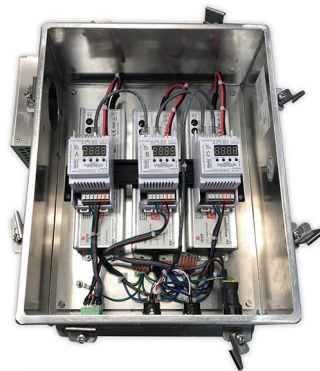

CITY THEATRICAL

Custom Dimmer Boxes, open