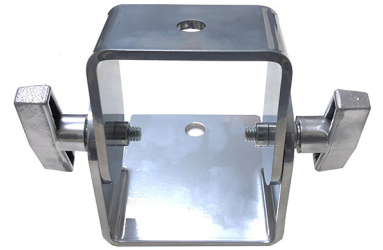

CITY THEATRICAL

Custom Well Fit Yokes