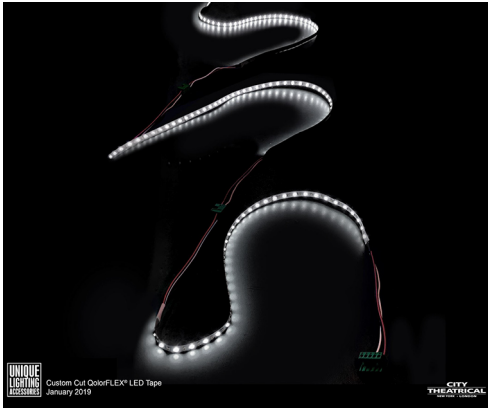

CITY THEATRICAL

Custom cut QolorFLEX LED Tape