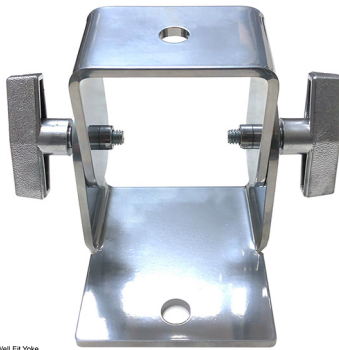

CITY THEATRICAL

Custom Well Fit Yokes