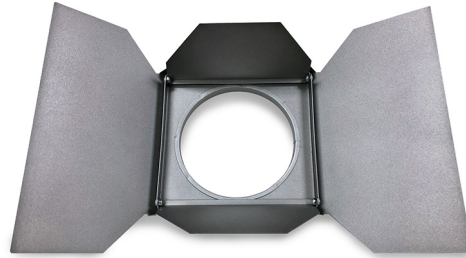

Custom Color Extenders for Vapor Flame

Custom QolorFLEX 24x3A Dimmers

Custom Top Hats