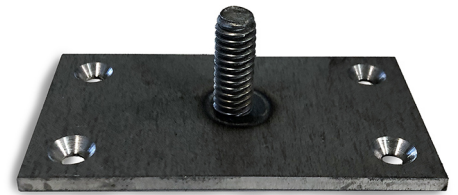

Custom Color Extenders for Vapor Flame

Custom QolorFLEX 24x3A Dimmers

Custom Top Hats