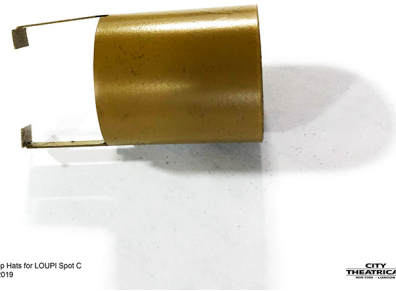

Custom Concentric Rings with Hexcel Louver

Custom Top Hats for LOUPI Spot C

Custom Barndoors with Gel Holder for
Gantom Spot