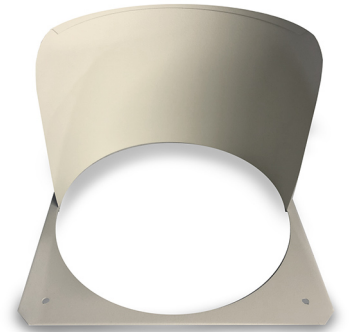

Custom Access Point Mounting Brackets

Custom Vertical Extension Tubes

Custom Painted Half Top Hats