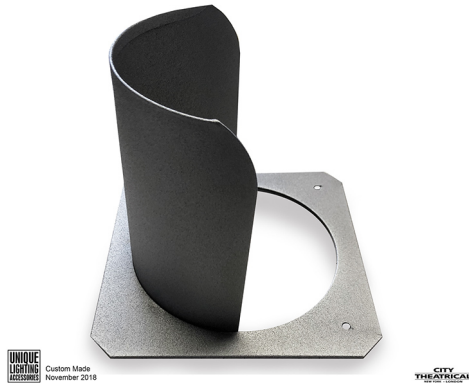

Custom Adaptors and Color Frames

Custom Brackets

Custom Short Top Hats

Custom painted silver Half Top Hats

Custom painted silver Half Top Hats

Custom Scenery Bumpers

Custom Dotron

Custom Hexcel Louvers

Custom Concentric Rings