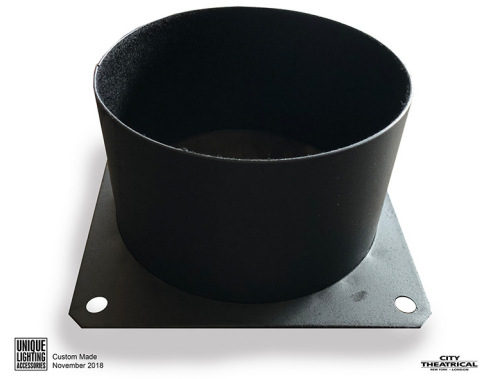

Custom Adaptors and Color Frames

Custom Brackets

Custom Short Top Hats

Custom painted silver Half Top Hats

Custom painted silver Half Top Hats

Custom Scenery Bumpers

Custom Dotron

Custom Hexcel Louvers

Custom Concentric Rings