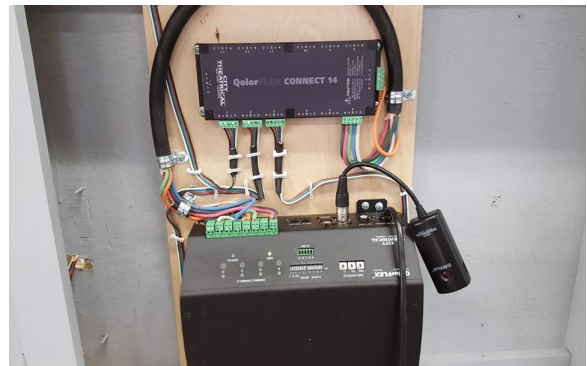

QolorFLEX® LED tape and dimmers, being installed for an upcoming network TV show

Custom Top Hat

Custom LED accessory

Custom LED accessory assembled and painted in our factory

Custom LED Dimmer

Custom LED tape being tested