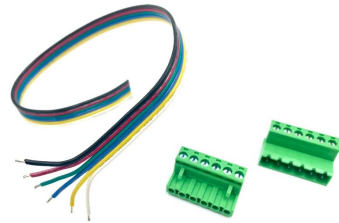

QolorFLEX®
PROFESSIONAL LED LIGHTING

Keep Your LED Tape Installation Organized

City Theatrical offers many [QolorFLEX® LED Tape Accessories](#) to help make LED Tape installations easier, including ribbon cables, mounting clips, extrusions, diffusers, connectors, and more.

For 2022, we've introduced 10 **new!** accessories, ranging from Terminal Block Connectors in Four-, Three-, and Two-Pin Male and Female configurations to complement the existing line of Six- and Five-Pin Connectors, 18 GA Ribbon Cable varieties, in Four- and Three-Conductor to complement the existing Six-, Five-, and Two-Conductor line of Ribbon Cables, and End Cap styles for Aluminum Extrusions for LED Tape installations.

Ask about QolorFLEX Accessories

[QolorFLEX® LED Tape Accessories](#)

[QolorFLEX Connect 10](#)

[QolorFLEX NuNeon Accessories](#)

Mean Well [LED Power Supplies](#)