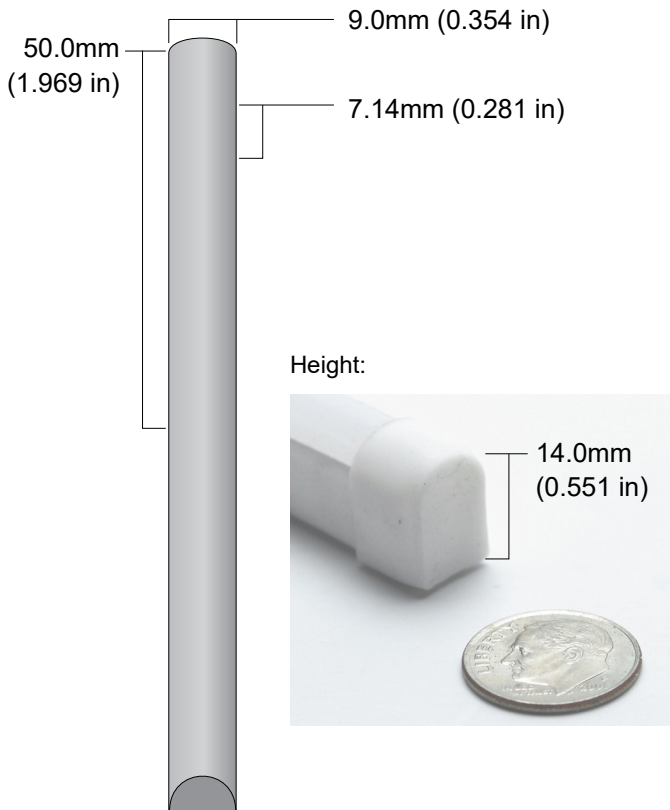

**QolorFLEX® NuNeon™, Warm White**  
**N914-WW-10**

**QolorFLEX NuNeon, Warm White N914-WW-10** is a sealed LED linear product that is flexible and safe for indoor or outdoor use. It is rugged, outdoor-rated, and dimmable. It can be cut to length and is available in a variety of colors plus RGB. It offers nearly the same visual impact as traditional blown glass neon without the problematic issue of installation and maintenance. QolorFLEX NuNeon operates on 24VDC and can be powered and controlled by a variety of QolorFLEX Dimmers and power supplies.

**SPECIFICATIONS:**

Physical		
Length	10m	(32.808 ft)
Height	14mm	(0.551 in)
Width	9mm	(0.354 in)
Cutting Increment	50mm	(1.969 in)
LED Spacing	7.14mm	(0.281 in)
Material	Silicone Extrusion	
Type	White Finish	
Connector Type	200mm long (7.874 in) flat cable on both ends, stripped 10mm and tinned	

Output	
Color(s)	Warm White
Color Temperature	2700 K
Beam Angle	120°
Lumens Per Meter	750 lm/m

Electrical	
Operating Voltage	24VDC
Current	3.0A
Power Consumption	7.2w/m (2.2 w/ft)
Power Consumption/10m	72w/10m
Density	140 LEDs/m
LED Type	2835