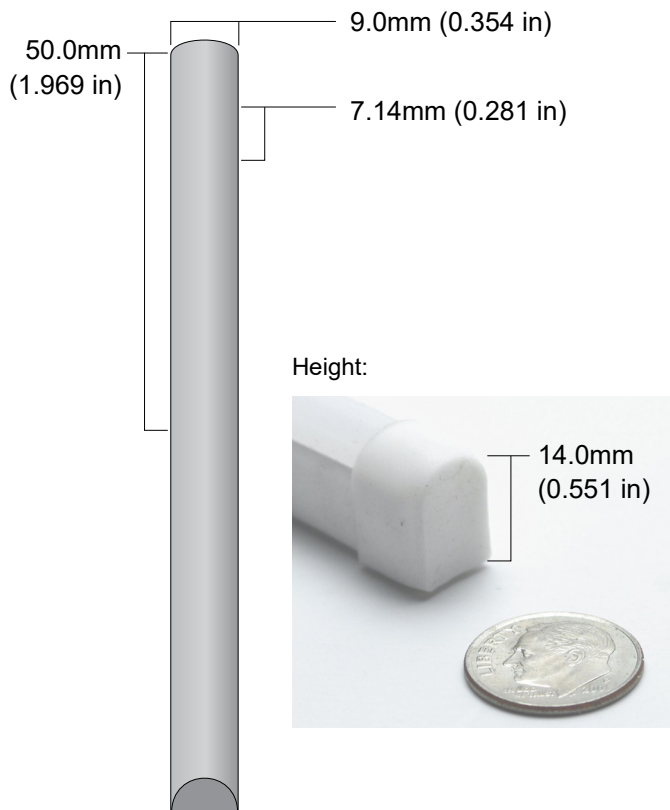

QolorFLEX NuNeon, RGB N914-RGB-5 is a sealed LED linear product that is flexible and safe for indoor or outdoor use. It is rugged, outdoor-rated, and dimmable. It can be cut to length and is available in a variety of colors plus RGB. It offers nearly the same visual impact as traditional blown glass neon without the problematic issue of installation and maintenance. QolorFLEX NuNeon operates on 24VDC and can be powered and controlled by a variety of QolorFLEX Dimmers and power supplies.

QolorFLEX® NuNeon™, RGB
N914-RGB-5

SPECIFICATIONS:

Physical

Length	5m	(16.404 ft)
Height	14mm	(0.551 in)
Width	9mm	(0.354 in)
Cutting Increment	50mm	(1.969 in)
LED Spacing	7.14mm	(0.281 in)
Material	Silicone Extrusion	
Type	White Finish	
Connector Type	200mm long (7.874 in) flat cable on both ends, stripped 10mm and tinned	

Output

Color(s)	RGB
Wavelength	622/518/468 nm
Beam Angle	120°
Light Color Detail	Red, Green, Blue
Lumens Per Meter	330 lm/m

Electrical

Operating Voltage	24VDC
Current	2.0A
Power Consumption	9.6w/m (2.93 w/ft)
Power Consumption/5m	48w/5m
Density	140 LEDs/m
LED Type	3528