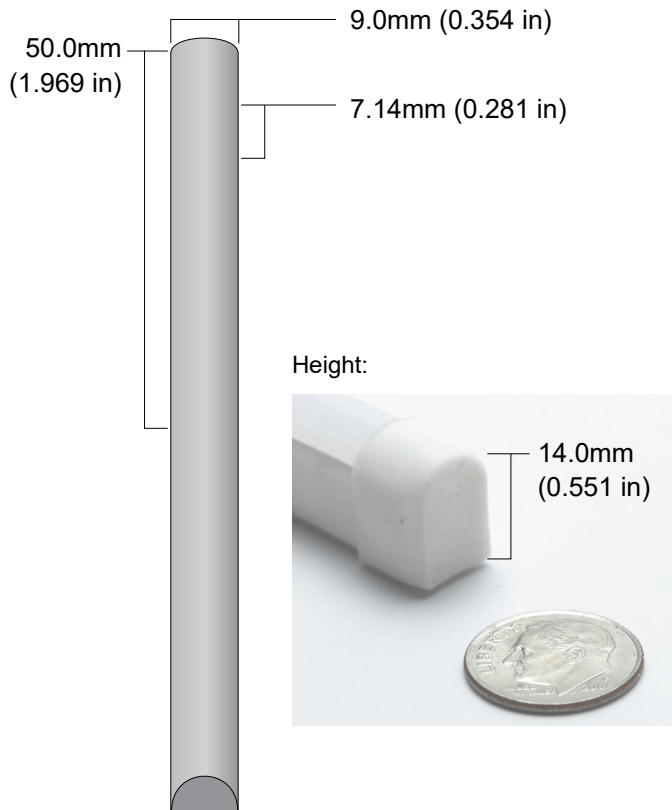

QolorFLEX® NuNeon™, Red
N914-R-10

QolorFLEX NuNeon, Red N914-R-10 is a sealed LED linear product that is flexible and safe for indoor or outdoor use. It is rugged, outdoor-rated, and dimmable. It can be cut to length and is available in a variety of colors plus RGB. It offers nearly the same visual impact as traditional blown glass neon without the problematic issue of installation and maintenance. QolorFLEX NuNeon operates on 24VDC and can be powered and controlled by a variety of QolorFLEX Dimmers and power supplies.

SPECIFICATIONS:

Physical		
Length	10m	(32.808 ft)
Height	14mm	(0.551 in)
Width	9mm	(0.354 in)
Cutting Increment	50mm	(1.969 in)
LED Spacing	7.14mm	(0.281 in)
Material	Silicone Extrusion	
Type	White Finish	
Connector Type	200mm long (7.874 in) flat cable on both ends, stripped 10mm and tinned	

Output	
Color(s)	Red
Wavelength	622 nm
Beam Angle	120°
Lumens Per Meter	200 lm/m

Electrical	
Operating Voltage	24VDC
Current	3.0A
Power Consumption	7.2w/m (2.2 w/ft)
Power Consumption/10m	72w/10m
Density	140 LEDs/m
LED Type	2835