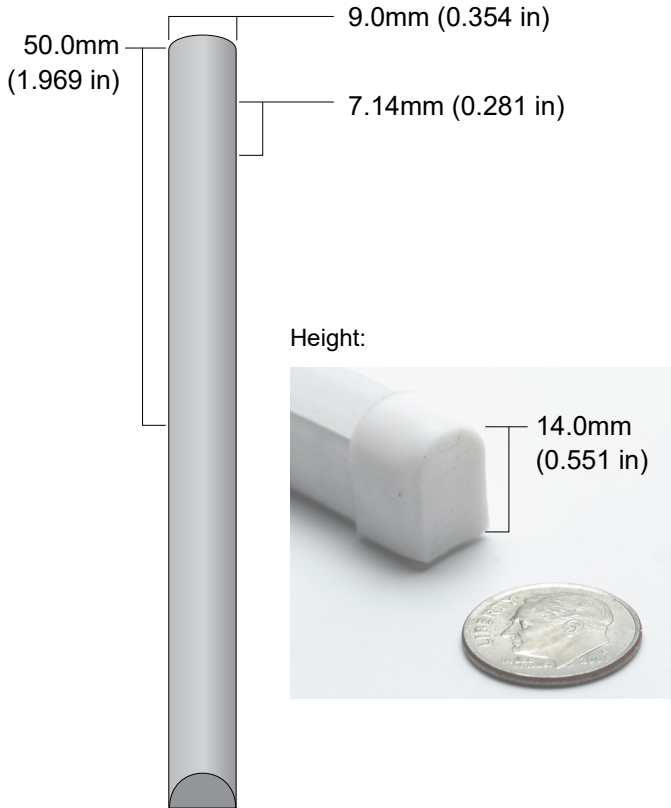

**QolorFLEX® NuNeon™, Natural White**  
**N914-NW-10**

**QolorFLEX NuNeon, Natural White N914-NW-10** is a sealed LED linear product that is flexible and safe for indoor or outdoor use. It is rugged, outdoor-rated, and dimmable. It can be cut to length and is available in a variety of colors plus RGB. It offers nearly the same visual impact as traditional blown glass neon without the problematic issue of installation and maintenance. QolorFLEX NuNeon operates on 24VDC and can be powered and controlled by a variety of QolorFLEX Dimmers and power supplies.

**SPECIFICATIONS:**

Physical		
Length	10m	(32.808 ft)
Height	14mm	(0.551 in)
Width	9mm	(0.354 in)
Cutting Increment	50mm	(1.969 in)
LED Spacing	7.14mm	(0.281 in)
Material	Silicone Extrusion	
Type	White Finish	
Connector Type	200mm long (7.874 in) flat cable on both ends, stripped 10mm and tinned	

Output	
Color(s)	Natural White
Color Temperature	4000 K
Beam Angle	120°
Lumens Per Meter	750 lm/m

Electrical	
Operating Voltage	24VDC
Current	3.0A
Power Consumption	7.2w/m (2.2 w/ft)
Power Consumption/10m	72w/10m
Density	140 LEDs/m
LED Type	2835