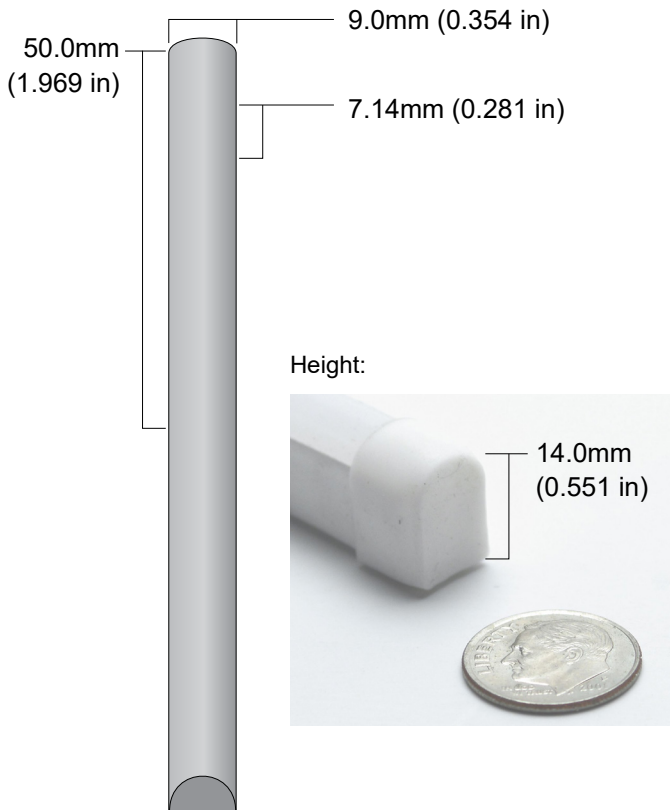

QolorFLEX® NuNeon™, Green
N914-G-10

QolorFLEX NuNeon, Green N914-G-10 is a sealed LED linear product that is flexible and safe for indoor or outdoor use. It is rugged, outdoor-rated, and dimmable. It can be cut to length and is available in a variety of colors plus RGB. It offers nearly the same visual impact as traditional blown glass neon without the problematic issue of installation and maintenance. QolorFLEX NuNeon operates on 24VDC and can be powered and controlled by a variety of QolorFLEX Dimmers and power supplies.

SPECIFICATIONS:

Physical		
Length	10m	(32.808 ft)
Height	14mm	(0.551 in)
Width	9mm	(0.354 in)
Cutting Increment	50mm	(1.969 in)
LED Spacing	7.14mm	(0.281 in)
Material	Silicone Extrusion	
Type	White Finish	
Connector Type	200mm long (7.874 in) flat cable on both ends, stripped 10mm and tinned	

Output	
Color(s)	Green
Wavelength	518 nm
Beam Angle	120°
Lumens Per Meter	650 lm/m

Electrical	
Operating Voltage	24VDC
Current	3.0A
Power Consumption	7.2w/m (2.2 w/ft)
Power Consumption/10m	72w/10m
Density	140 LEDs/m
LED Type	2835