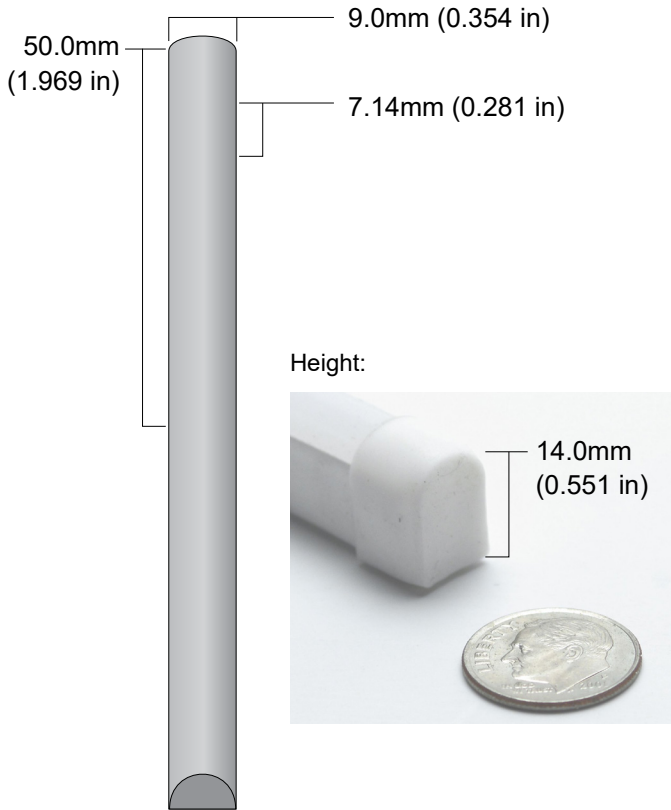

QolorFLEX® NuNeon™, Cool White
N914-CW-10

QolorFLEX NuNeon, Cool White N914-CW-10 is a sealed LED linear product that is flexible and safe for indoor or outdoor use. It is rugged, outdoor-rated, and dimmable. It can be cut to length and is available in a variety of colors plus RGB. It offers nearly the same visual impact as traditional blown glass neon without the problematic issue of installation and maintenance. QolorFLEX NuNeon operates on 24VDC and can be powered and controlled by a variety of QolorFLEX Dimmers and power supplies.

SPECIFICATIONS:

Physical		
Length	10m	(32.808 ft)
Height	14mm	(0.551 in)
Width	9mm	(0.354 in)
Cutting Increment	50mm	(1.969 in)
LED Spacing	7.14mm	(0.281 in)
Material	Silicone Extrusion	
Type	White Finish	
Connector Type	200mm long (7.874 in) flat cable on both ends, stripped 10mm and tinned	

Output	
Color(s)	Cool White
Color Temperature	6500 K
Beam Angle	120°
Lumens Per Meter	650 lm/m

Electrical	
Operating Voltage	24VDC
Current	3.0A
Power Consumption	7.2w/m (2.2 w/ft)
Power Consumption/10m	72w/10m
Density	140 LEDs/m
LED Type	2835