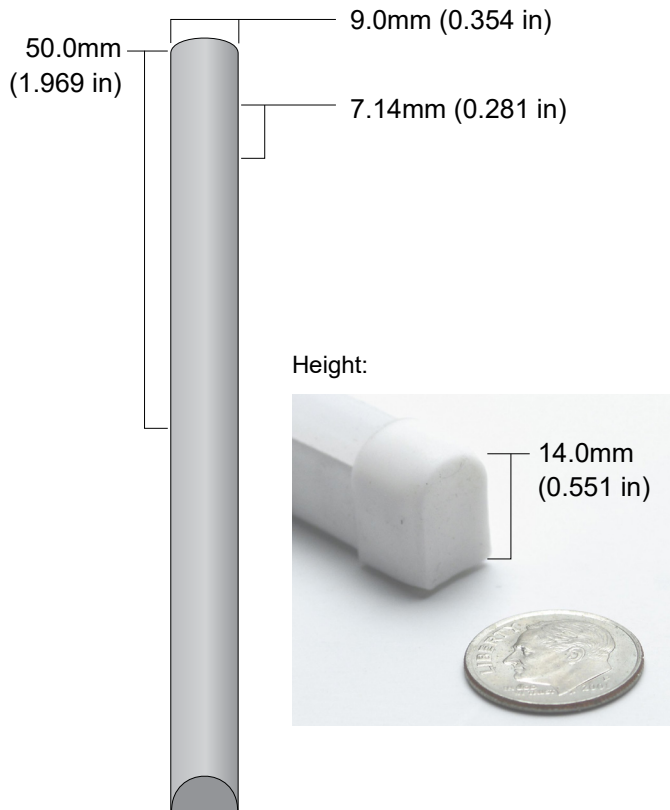

QolorFLEX® NuNeon™, Blue
N914-B-10

QolorFLEX NuNeon, Blue N914-B-10 is a sealed LED linear product that is flexible and safe for indoor or outdoor use. It is rugged, outdoor-rated, and dimmable. It can be cut to length and is available in a variety of colors plus RGB. It offers nearly the same visual impact as traditional blown glass neon without the problematic issue of installation and maintenance. QolorFLEX NuNeon operates on 24VDC and can be powered and controlled by a variety of QolorFLEX Dimmers and power supplies.

SPECIFICATIONS:

Physical		
Length	10m	(32.808 ft)
Height	14mm	(0.551 in)
Width	9mm	(0.354 in)
Cutting Increment	50mm	(1.969 in)
LED Spacing	7.14mm	(0.281 in)
Material	Silicone Extrusion	
Type	White Finish	
Connector Type	200mm long (7.874 in) flat cable on both ends, stripped 10mm and tinned	

Output	
Color(s)	Blue
Wavelength	468 nm
Beam Angle	120°
Lumens Per Meter	85 lm/m

Electrical	
Operating Voltage	24VDC
Current	3.0A
Power Consumption	7.2w/m (2.2 w/ft)
Power Consumption/10m	72w/10m
Density	140 LEDs/m
LED Type	2835