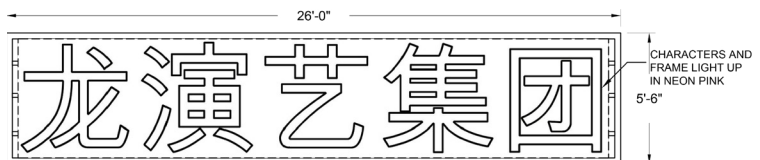

Contact City Theatrical for a QolorFLEX demo.
800.230.9497 | sales@citytheatrical.com