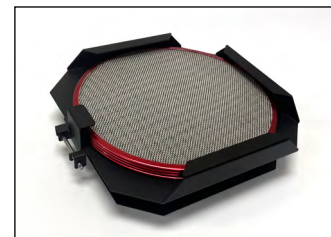

# NEW Adapter for Film Projects (P/N 1253)

Designed for Film, this Adapter Connects Source Four Fixtures to One or More Scrim

**City Theatrical designed the Adapter, 6 1/4" to 6 5/8" Source Four to Scrim (P/N 1253) for the needs of film lighting projects.**

You can use it to connect one or multiple scrim to an ETC Source Four lighting fixture with an EDLT or Standard lens, in order to achieve the lighting looks desired for your film & video project.

City Theatrical Adapters can extend the use of your stock, and save you money. Find out more about this and other Adapter solutions on our website.

Adapter holding one scrim

Adapter holding four scrim

The 1253 Adapter fits Source 4 fixtures with an EDLT or Standard lens to attach one or more scrim over the light output.

1253 Adapter

Scrim

[citytheatrical.com/products/adapter](http://citytheatrical.com/products/adapter) | 800-230-9497