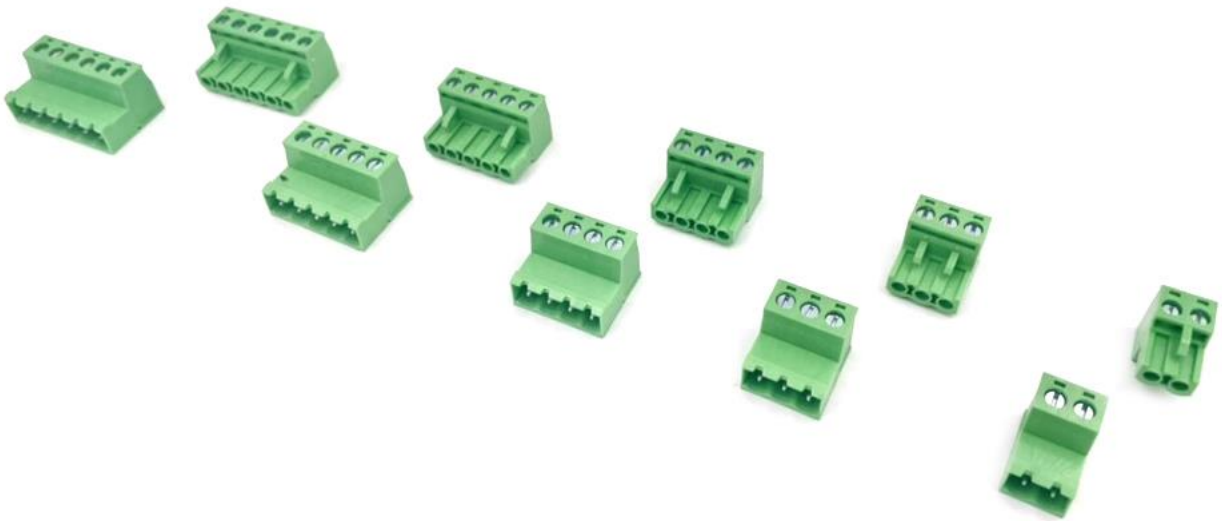

City Theatrical is also introducing a number of [QolorFLEX® LED Tape Accessories](#), which include:

- Six Terminal Block Connectors, in Four-, Three-, and Two-Pin Male and Female configurations, to complement existing Six- and Five-Pin Connectors
- Four 18 GA Ribbon Cable varieties, in Four- and Three-Conductor, sold per foot (in the US) and per meter (in Europe), to complement the existing Six-, Five-, and Two-Conductor Cables
- Two End Cap styles for Extrusions for LED Tape installations

- Four [Donuts](#) in various sizes
- Four 17.5"-sized accessories, including a [Standard Top Hat](#), [Standard Half Top Hat](#), [Color Frame](#), and Donut
- Two Adapters for 7½" and 10" [Stackers™ Tapered Top Hats](#)
- Two [Martin Top Hats](#) for MAC Rush MH6 and PAR 2 fixtures
- Two [Follow Spot Yokes](#) and a Follow Spot Handle for Source Four LED Series 3
- [Beam Bender](#) for ColorSource Spot Jr.

For more information on Beam Control Accessory sizing for ETC Standard EDLT and XDLT Lenses, visit: <https://citytheatrical.com/docs/default-source/pdfs/Beam-Control-Accessory-Sizing-for-ETC-Lenses>

US HEADQUARTERS
475 BARELL AVENUE
CARLSTADT, NEW JERSEY 07072
TEL 800 230 9497 / 201 549 1160
FAX 201 549 1161

City Theatrical's QolorFLEX LED Tape Accessories include a full collection of Terminal Block Connectors, which are available from two-pin to six-pin in male and female varieties, to create extensions for ribbon cable assemblies.