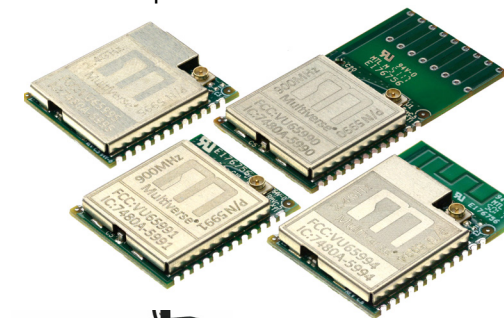

London Office:

Office 31, Units 1-3,
Beverley Way
New Malden, KT3 4PH, UK
+44 (0) 20 8949 5051

City Theatrical's OEM manufacturing includes metal beam shaping accessories for lighting companies

Multiverse Wireless DMX Technology in Source Four Series 3 and Desire Fresnel fixtures