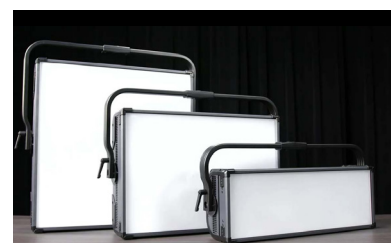

London Office:

Office 31, Units 1-3,
Beverley Way
New Malden, KT3 4PH, UK
+44 (0) 20 8949 5051

City Theatrical's OEM manufacturing includes metal beam shaping accessories for lighting companies

Multiverse Wireless DMX Technology in Source Four Series 3 and Desire Fresnel fixtures