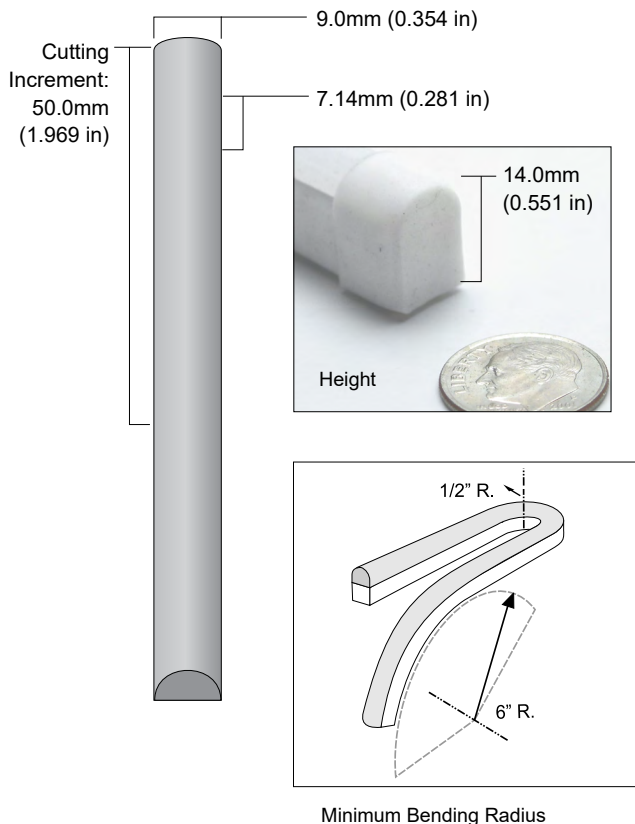

QolorFLEX NuNeon, Warm White N914-WW-10 is a sealed LED linear product that is flexible and safe for indoor or outdoor use. It is rugged, outdoor-rated, and dimmable. It can be cut to length and is available in a variety of colors plus RGB. It offers nearly the same visual impact as traditional blown glass neon without the problematic issue of installation and maintenance. QolorFLEX NuNeon operates on 24VDC and can be powered and controlled by a variety of QolorFLEX Dimmers and power supplies.

QolorFLEX NuNeon®, Warm White
N914-WW-10

SPECIFICATIONS:

Physical

Length	10m	(32.808 ft)
Height	14mm	(0.551 in)
Width	9mm	(0.354 in)
Cutting Increment	50mm	(1.969 in)
LED Spacing	7.14mm	(0.281 in)
Material	Silicone Extrusion	
Type	White Finish	
Connector Type	200mm long (7.874 in) flat cable on both ends, stripped 10mm and tinned	
Minimum Bending Radius	Flat plane: 1/2" Global axis: 6"	

Output

Color(s)	Warm White
Color Temperature	2700 K
Beam Angle	120°
Lumens Per Meter	750 lm/m

Electrical

Operating Voltage	24VDC
Current	3.0A
Power Consumption	7.2w/m (2.2 w/ft)
Power Consumption/10m	72w/10m
Density	140 LEDs/m
LED Type	2835

QolorFLEX NuNeon Accessories

PART NUMBER	NAME	PART NUMBER	NAME
N914-01	QolorFLEX NuNeon End Cap with Strain Relief, Pack of 10 	N914-05	QolorFLEX NuNeon Aluminum Extrusion, 2m 
N914-02	QolorFLEX NuNeon End Cap, Pack of 10 	N914-07	QolorFLEX NuNeon Aluminum Extrusion Mounting Clip, Pack of 10 
N914-03	QolorFLEX NuNeon Lead Wire, Two Wire, 40cm 	N914-09	QolorFLEX NuNeon Plastic Mounting Clip, 30mm, Pack of 10 
N914-03-100	QolorFLEX NuNeon Lead Wire, Two Wire, sold by the foot 	NU1040	QolorFLEX NuNeon Silicone, White 
N914-04	QolorFLEX NuNeon Lead Wire, Four Wire, 40cm 	NU1034	QolorFLEX NuNeon Heat Shrink Tubing, Clear, 2 feet (0.6m) 
N914-04-100	QolorFLEX NuNeon Lead Wire, Four Wire, sold by the foot 		