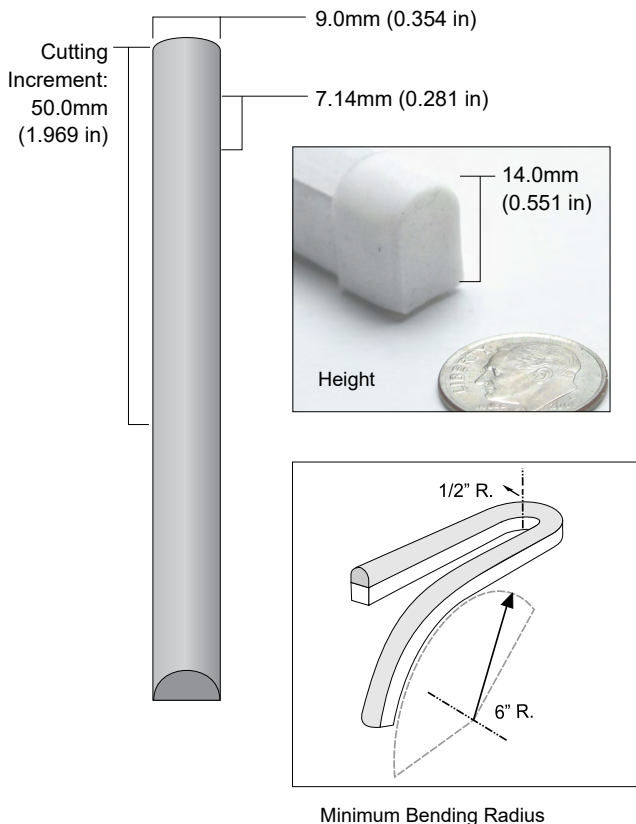

QolorFLEX NuNeon, RGB N914-RGB-5 is a sealed LED linear product that is flexible and safe for indoor or outdoor use. It is rugged, outdoor-rated, and dimmable. It can be cut to length and is available in a variety of colors plus RGB. It offers nearly the same visual impact as traditional blown glass neon without the problematic issue of installation and maintenance. QolorFLEX NuNeon operates on 24VDC and can be powered and controlled by a variety of QolorFLEX Dimmers and power supplies.

SPECIFICATIONS:

Physical		
Length	5m	(16.404 ft)
Height	14mm	(0.551 in)
Width	9mm	(0.354 in)
Cutting Increment	50mm	(1.969 in)
LED Spacing	7.14mm	(0.281 in)
Material	Silicone Extrusion	
Type	White Finish	
Connector Type	200mm long (7.874 in) flat cable on both ends, stripped 10mm and tinned	
Minimum Bending Radius	Flat plane: 1/2" Global axis: 6"	

Output	
Color(s)	RGB
Wavelength	622/518/468 nm
Beam Angle	120°
Light Color Detail	Red, Green, Blue
Lumens Per Meter	330 lm/m

Electrical	
Operating Voltage	24VDC
Current	2.0A
Power Consumption	9.6w/m (2.93 w/ft)
Power Consumption/5m	48w/5m
Density	140 LEDs/m
LED Type	3528

Product Information	
Use Environment	Indoor/ Outdoor
Dimmable	Fully Dimmable
Average Life	50,000 hours
Warranty	Two years
IP Rating	IP67
Compliance	ETL, CE, RoHS