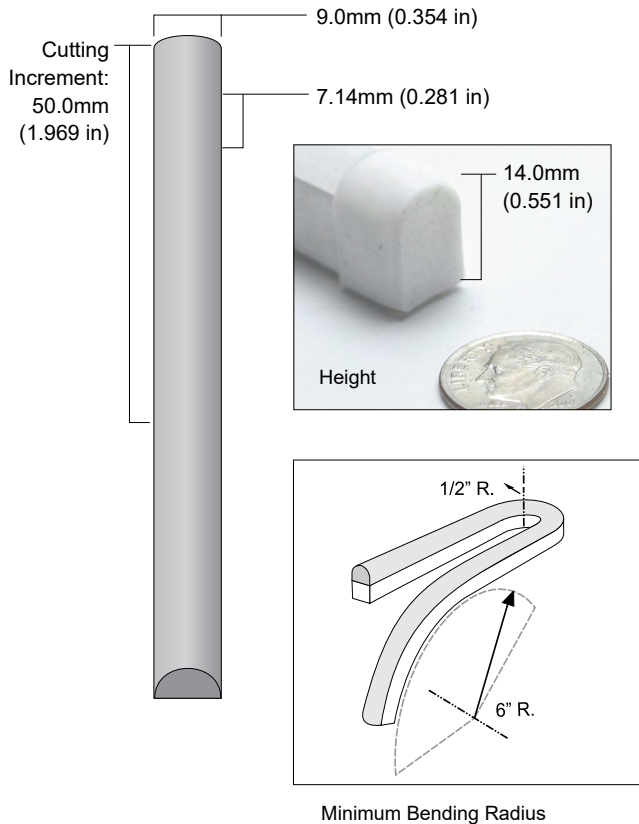

**QolorFLEX NuNeon, Blue N914-B-10** is a sealed LED linear product that is flexible and safe for indoor or outdoor use. It is rugged, outdoor-rated, and dimmable. It can be cut to length and is available in a variety of colors plus RGB. It offers nearly the same visual impact as traditional blown glass neon without the problematic issue of installation and maintenance. QolorFLEX NuNeon operates on 24VDC and can be powered and controlled by a variety of QolorFLEX Dimmers and power supplies.

**SPECIFICATIONS:**

Physical		
Length	10m	(32.808 ft)
Height	14mm	(0.551 in)
Width	9mm	(0.354 in)
Cutting Increment	50mm	(1.969 in)
LED Spacing	7.14mm	(0.281 in)
Material	Silicone Extrusion	
Type	White Finish	
Connector Type	200mm long (7.874 in) flat cable on both ends, stripped 10mm and tinned	
Minimum Bending Radius	Flat plane: 1/2" Global axis: 6"	

Output	
Color(s)	Blue
Wavelength	468 nm
Beam Angle	120°
Lumens Per Meter	85 lm/m

Electrical	
Operating Voltage	24VDC
Current	3.0A
Power Consumption	7.2w/m (2.2 w/ft)
Power Consumption/10m	72w/10m
Density	140 LEDs/m
LED Type	2835

## QolorFLEX NuNeon Specifications

PART NUMBER	NAME	VOLTAGE	COLOR TEMP	WAVE-LENGTH	POWER CONSUMPTION	LENGTH
N914-H27006500-5	QolorFLEX NuNeon, Tunable White HiQ High CRI 	24	2700°K, 6500°K	N/A	70 w/5m (1 reel)	5m
N914-CW-10	QolorFLEX NuNeon, Cool White 	24	6500°K	N/A	72w/10m (1 reel)	10m
N914-NW-10	QolorFLEX NuNeon, Natural White 	24	4000°K	N/A	72w/10m (1 reel)	10m
N914-WW-10	QolorFLEX NuNeon, Warm White 	24	2700°K	N/A	72w/10m (1 reel)	10m
N914-A-10	QolorFLEX NuNeon, Amber 	24	N/A	588 nm	72w/10m (1 reel)	10m
N914-B-10	QolorFLEX NuNeon, Blue 	24	N/A	468 nm	72w/10m (1 reel)	10m
N914-G-10	QolorFLEX NuNeon, Green 	24	N/A	518 nm	72w/10m (1 reel)	10m
N914-R-10	QolorFLEX NuNeon, Red 	24	N/A	622 nm	72w/10m (1 reel)	10m
N914-RGB-5	QolorFLEX NuNeon, RGB 	24	N/A	622/518/468 nm	48 w/5m (1 reel)	5m