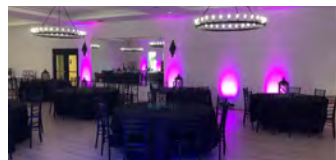

Saturday Night Live
on NBC

MSNBC Studio at 30 Rock

The Marvelous Mrs. Maisel
on Amazon Prime

Stranger Things on Netflix

LIVE EVENTS & ARCHITAINMENT

Super Bowl LIVE at Bayfront Park in
Miami, Florida

*Historic Hudson Valley's Great Jack-o-Lantern
Blaze* in Croton-on-Hudson, New York